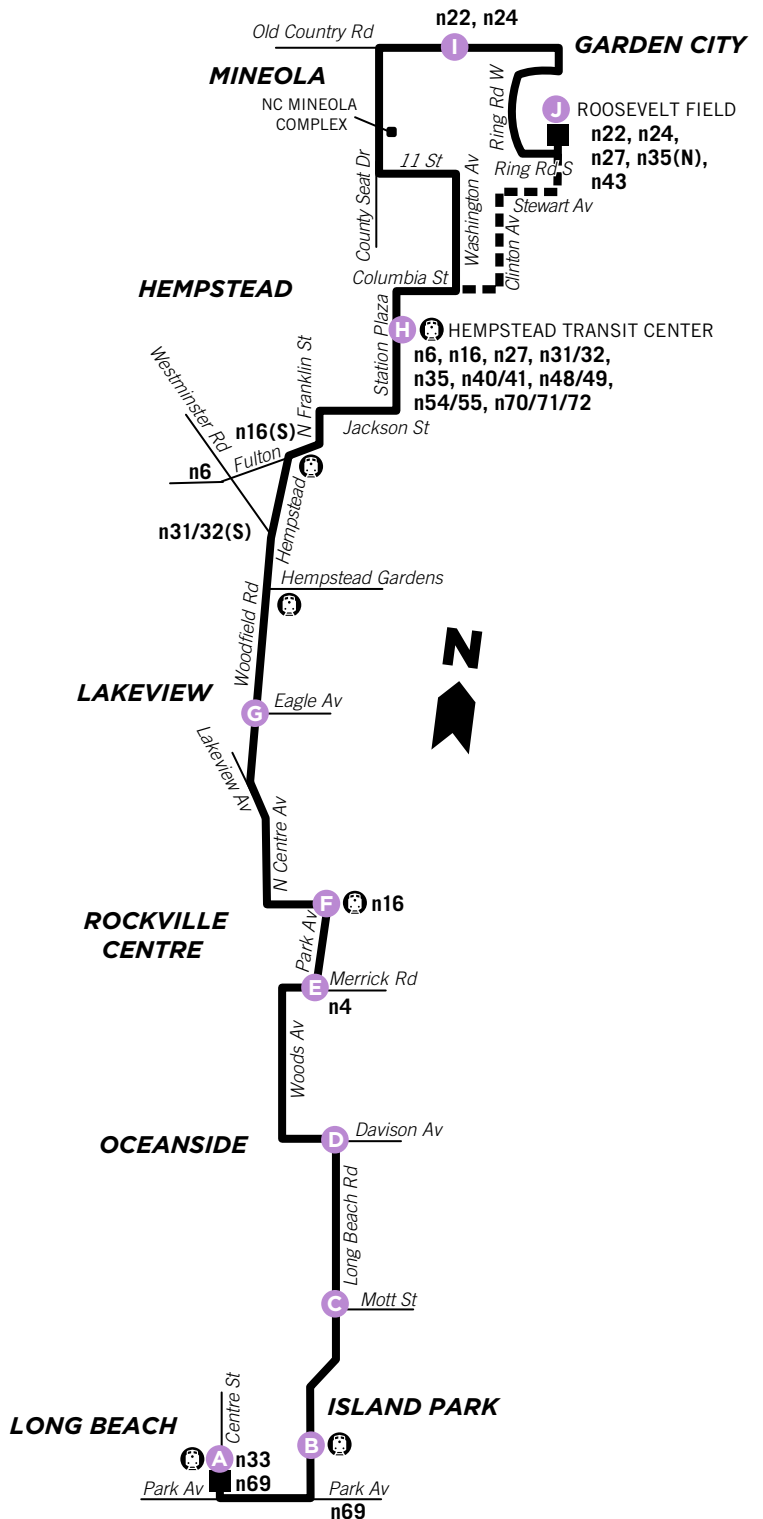

LEGEND / LEYENDA

n15 Regular Service (Servicio Regular)	—
n15 Night/Weekend (Noche / fin de semana)	— · — · — · — · —
Timing Point (Parada Principal)	A
Terminal	■
Bus Transfer Points (Puntos de Transferencia)	n25
LIRR Station (LIRR Estación)	🚆

n15 TRANSFERS / TRANSFERENCIAS

n15 Route	Transfer Location*
n33, n69	Long Beach, LIRR
n69	Park St/Long Beach Rd, Long Beach
n4	Merrick Rd/Park Av, Rockville Centre
n16, MMCS	Rockville Centre, LIRR
n31/32(S)	Hempstead Av/Westminster Rd, W Hempstead
n6(W)	Hempstead Tpke/Westminster Rd, W Hempstead
n16(S)	Franklin St/Fulton St, Hempstead
n6, n16, n27, n31/32, n35, n40/41, n48/49, n54/55, n70/71/72, MMCS	Hempstead Transit Center
n22, n24	Old Country Rd/Washington Av
n22, n24, n27, n35(N), n43	Roosevelt Field

* Transfers are honored only at these locations.