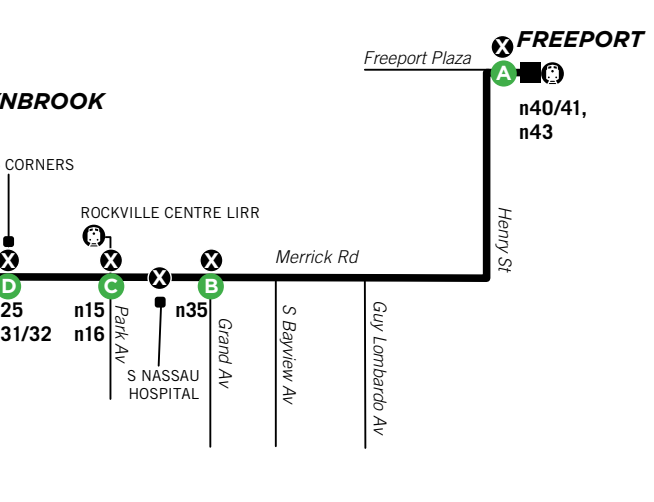

Nota Queens
Nassau Inter-County Express no proporciona servicio para viajes de usuarios totalmente dentro de Queens. Recogemos los usuarios que viajan de Queens hacia condado de Nassau (Los usuarios no pueden bajar detro de Queens si viajan en dirección este) y dejamos a usuarios en dirección al oeste que viajan de Nassau hacia Queens.

Subway	Transfer Location *
◆ E I Z	Jamaica Center, Parsons/Archer

* Transfers are honored only at these locations.
◆ Transfers with MetroCard only.
^ Additional charge.

Información Sobre Tarifas

Se requiere el pago exacto
NICE acepta MetroCard y/o monedas, Uni-Ticket, MetroCard ilimitado, y Pay-Per-Ride MetroCard. Para informarse de lugares de venta de tickets, por favor llame a MTA al: 718-330-1234 o visite: www.mta.info.

Tarifas reducidas para personas de de la tercera edad, discapacitados, y titulares de tarjetas Medicare
Mayores de 65 años, personas con discapacidad y los titulares de tarjetas de Medicare pagan una tarifa reducida con las formas aceptables de identificación que incluyen MTA emite tarjeta de tarifa reducida, cualquier ID minusválidos emitido por la agencia gubernamental, tarjeta de Medicare, Able Ride ID, o Condado de Nassau Discapacidad Leisure Pass.

Tarifas para Estudiantes y Niños
Los estudiantes con una tarjeta MetroCard de tarifa pagan una tarifa rebajada y las transferencias de autobús son reducida gratuitas. Los niños de talla 44" y bajo, viajan gratis acompañados de un adulto que paga tarifa; con un límite de 3 niños por adulto.

Transferencias
Las transferencias son gratuitas tanto para MetroCard como efectivo. Son válidas por 2 horas en conexiones de rutas:

- MetroCard automáticamente incluidas. Para efectivo debe solicitar la transferencia al abordar el autobús.
- MetroCard sirve para hasta 2 conexiones de rutas de NICE, 1 NYC Autobús, 1 ruta de tren o una ruta local MTA.
- Las transferencias en efectivo solo son válidas para las rutas de autobuses NICE , NYCT Local, o rutas locales MTA. Un segundo ticket de transferencia le será requerido al abordar un tercer autobús NICE.

Comprar una MetroCard
La MTA MetroCard tiene la misma tarfia para todos los autobuses NICE MetroCards se pueden comprar en la expendedora MetroCard en el Hempstead Transit Center y en cualquier NYC Transit subway station. MetroCards también se pueden adquirir a través de vendedores locales.

Information de Números Telefónicos

NICE Línea de Información al Cliente	516-336-6600
NICE Able-Ride (Tránsito Informal)	516-228-4000
MTA Long Island Rail Road	511
MTA New York City Tránsito	511