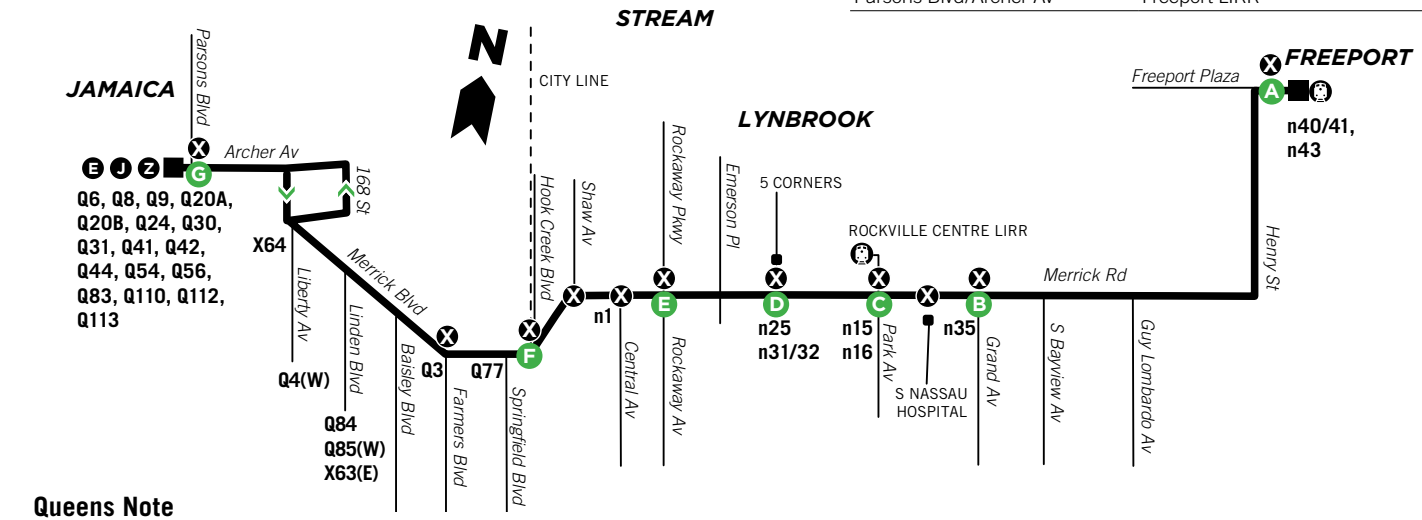

LEGEND / LEYENDA	
n4 Regular Service (Servicio Regular)	
Timing Point (Parada Principal)	
Terminal	
Bus Transfer Points (Puntos de Transferencia)	 n25
LIRR Station (LIRR Estación)	 n4
Subway Connection (Conexión Subway)	 E

Queens Note
Nassau Inter-County Express does not provide service for customer trips wholly within Queens. We pick up eastbound customers boarding in Queens going to Nassau County (we cannot drop off eastbound in Queens) and we drop off westbound customers who boarded in Nassau going to Queens.

n4 TRANSFERS / TRANSFERENCIAS	
n4 Route	Transfer Location*
n40/41, n43, FCS	Freeport LIRR
n35	Grand Av/Merrick Rd, Baldwin
n15, n16, MMCS, RCCS	Park Av/Merrick Rd, Rockville Centre
n25, n31/32	Five Corners, Lynbrook
n1	Central Av/Merrick Rd, Valley Stream
Q3	Farmers Blvd/Merrick Rd
Q4(W)	Linden Blvd
Q77	Merrick Blvd/Springfield Blvd
◆ X64^	Merrick Blvd/Liberty Av
Q3	Merrick Blvd/Farmers Blvd
Q84, Q85(W), ◆ X63^	Merrick Blvd/Baisley Blvd

Fare Information

Exact Fare is Required
NICE accepts MetroCard and/or coins, Uni-Ticket, Unlimited Ride MetroCard, and Pay-Per-Ride MetroCard. For ticket sale locations, please call MTA at 718-330-1234 or visit www.mta.info.

Reduced fare for Seniors, Disabled, and Medicare Cardholders
Seniors 65 and older, disabled persons and Medicare cardholders pay a reduced fare with acceptable forms of ID which include MTA issued reduced fare card, any Disabled ID issued by governmental agency, Medicare Card, Able Ride ID, or Nassau County Disability Leisure Pass.

Student and Child Fare
Students with a reduced fare MetroCard pay a discounted fare and transfers are free. Children 44" tall and under ride free with a fare-paying adult; limit of 3 children per adult.

Transfers
Transfers are free for both MetroCard and cash fare. Transfers are valid 2 hours on connecting routes only:

- MetroCard transfers are automatically included. Cash fare must request a transfer upon boarding.
- A single MetroCard transfer is allowed on up to 2 connecting NICE bus routes, 1 NYC Bus, 1 subway route or one MTA local bus route.
- Cash fare transfers are only valid on connecting NICE bus routes, NYCT Local, or MTA local bus routes. A second cash fare transfer must be requested to board a third NICE bus.

Buying a MetroCard
The MTA MetroCard is the fare for all NICE buses. MetroCards are available at the MetroCard vending machine at the Hempstead Transit Center and at any NYC Transit subway station. MetroCards are also available through various neighborhood vendors.

Travel Information Numbers

NICE Customer Information Line	516-336-6600
NICE Able-Ride (Paratransit)	516-228-4000
MTA Long Island Rail Road	511
MTA New York City Transit	511

n4 Express Bus Stops / Parada Express:	
Westbound	Eastbound
Freeport LIRR	Parsons Blvd/Archer Av
Grand Av/Merrick Rd	Farmers Blvd
S. Nassau Hospital	Hook Creek Blvd/Merrick Rd
Park Av/Merrick Rd	Shaw Av
5 Corners	Central Av
Rockaway Pkwy/Merrick Rd	Rockaway Av/Merrick Rd
Central Av	5 Corners
Shaw Av	Park Av/Merrick Rd
Hook Creek Blvd/Merrick Rd	S.Nassau Hospital
Farmers Blvd	Grand Av/Merrick Rd
Parsons Blvd/Archer Av	Freeport LIRR