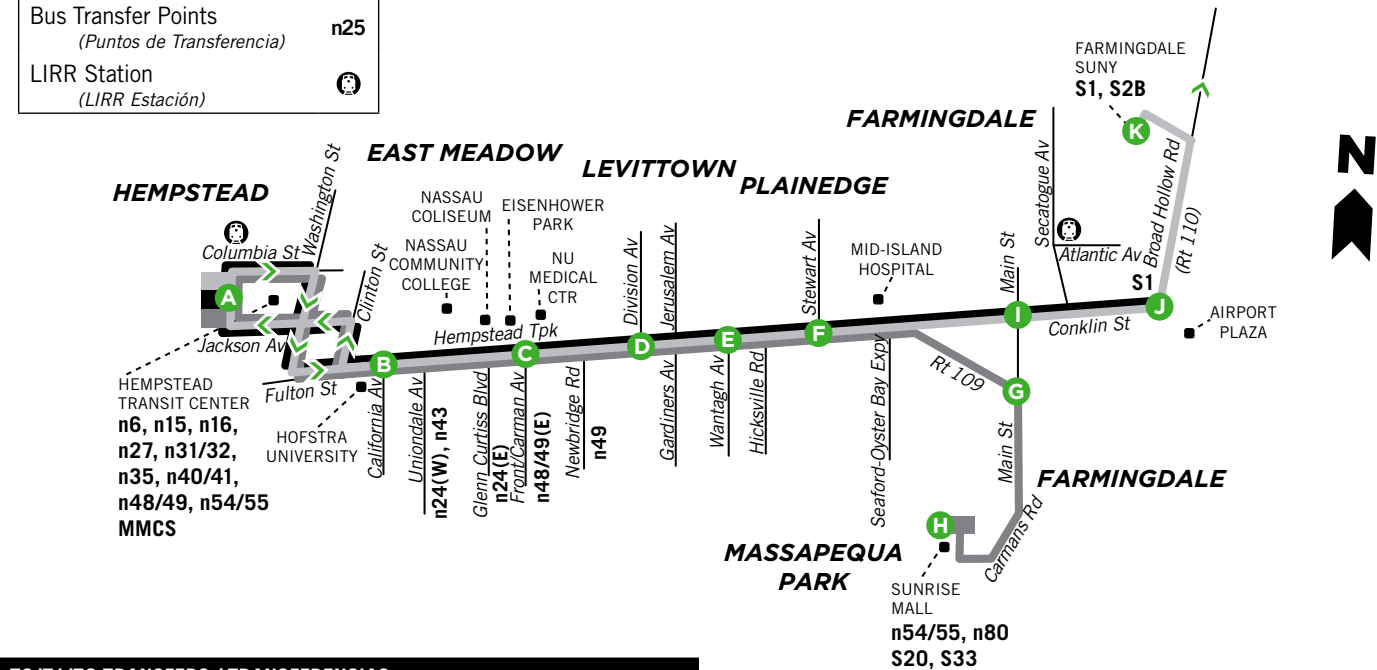

LEGEND / LEYENDA	
n70 Regular Service <i>(Servicio Regular)</i>	
n71 Regular Service <i>(Servicio Regular)</i>	
n72 Regular Service <i>(Servicio Regular)</i>	
Timing Point <i>(Parada Principal)</i>	A
Terminal	■
Bus Transfer Points <i>(Puntos de Transferencia)</i>	n25
LIRR Station <i>(LIRR Estación)</i>	R

n70/71/72 TRANSFERS / TRANSFERENCIAS

n70/71/72 Route	Transfer Location*
n6, n15, n16, n27, n31/32, n35, n40/41, n48/49, n54/55, Mercy Medical Community Shuttle	Hempstead Transit Center
n24(W), n43, n51(N)	Uniondale Av/Hempstead Tpke, Uniondale
n24(E)	Hempstead Tpke/Glen Curtiss Blvd, Uniondale
n49(E)	Hempstead Tpke, opp Carman Av, East Meadow
n48	Carman Av/Hempstead Tpke, East Meadow
n49	NUMC
n49	Newbridge Rd/Hempstead Tpke, East Meadow
HWCS	Hempstead Tpke, Gardiners Av / Jerusalem Ave

n70 TRANSFERS / TRANSFERENCIAS

n70 Route	Transfer Location*
S2B, S31	Newsday
S1, S2B SUNY	Farmingdale
n72(E)	Conklin St/Rt 110 from n70(W)

n71 TRANSFERS / TRANSFERENCIAS

n71 Route	Transfer Location *
n54/55, S20, S33, n80	Sunrise Mall, Massapequa Park
n70(E)/n72(E)	Conklin St/Fulton from n71(W)

n72 TRANSFERS / TRANSFERENCIAS

n72 Route	Transfer Location *
S20, S23, S25, S27, S29, S40, Babylon, LIRR S42, S47	Babylon, LIRR
n70(E), S1, S31	Conklin St/Rt 110 from n72(W)
S33	Rt 109/Straight Path
S35	Rt 109/Wellwood Av

n70/72 TRANSFERS / TRANSFERENCIAS

n70/72 Route	Transfer Location*
S1	Conklin St/Rt 110, E Farmingdale
n71(E)	Conklin St/Fulton from n70(W)/n72(W)

* Transfers are honored only at these locations.