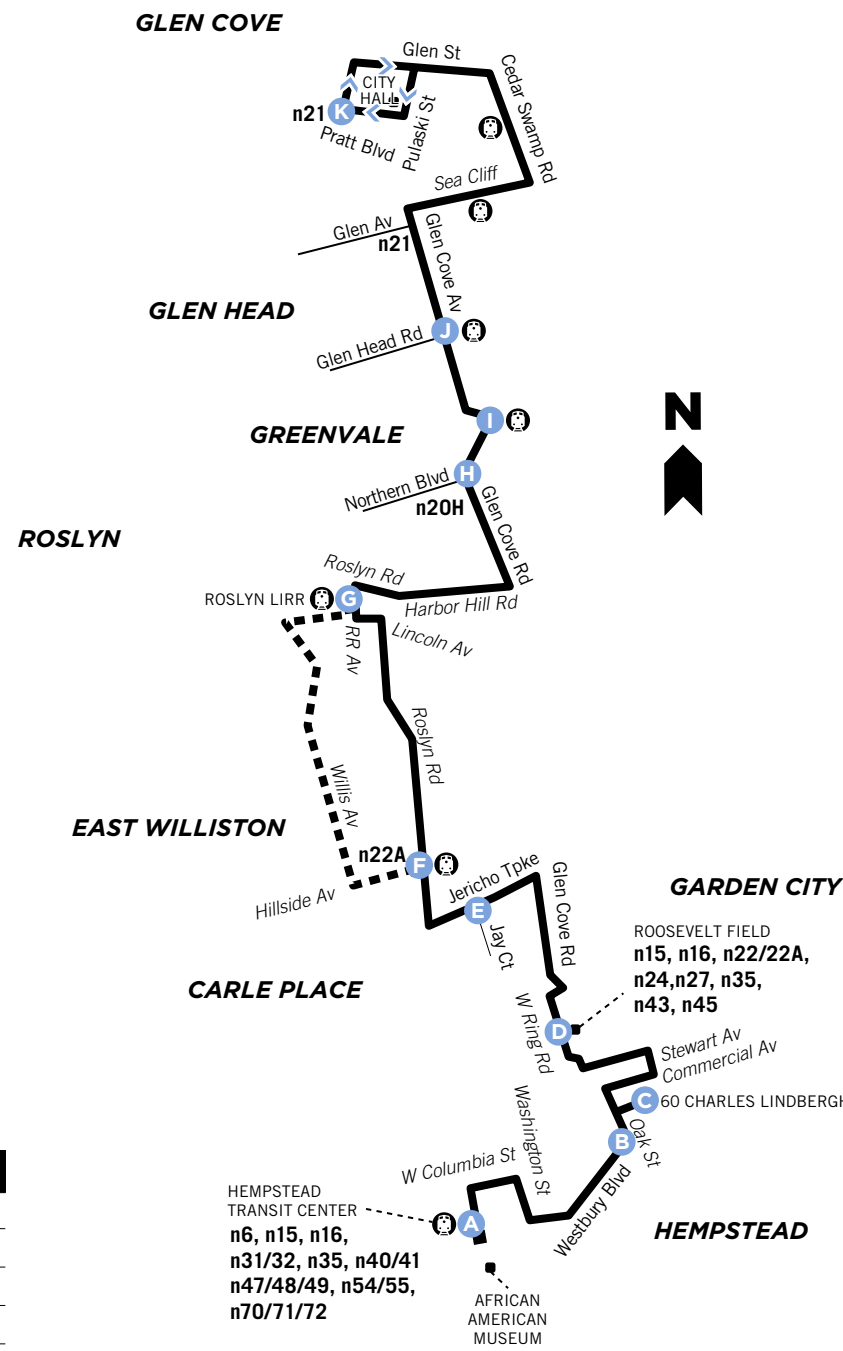

LEGEND / LEYENDA	
n27 Regular Service (Servicio Regular)	—
Timing Point (Parada Principal)	A
Terminal	■
Bus Transfer Points (Puntos de Transferencia)	n25
LIRR Station (LIRR Estación)	🚆

n27 TRANSFERS / TRANSFERENCIAS	
n27 Route	Transfer Location*
n21	Bridge St/Pratt Blvd, Glen Cove
n21	Glen Av/Sea Cliff Av, Sea Cliff
n20H	Northern Blvd/Glen Cove Rd, Greenvale
n22A	Roslyn Rd/Hillside Av, East Williston
All other routes	Roosevelt Field or Hempstead Transit Center

* Transfers are honored only at these locations.

HEMPSTEAD – Transit Center	HEMPSTEAD – Westbury Blvd/Oak St	GARDEN CITY – 60 Charles Lindbergh	GARDEN CITY – Roosevelt Field	CARLE PLACE – Jericho Tpke/Jay Ct	EAST WILLISTON – Roslyn Rd/Hillside Av	ROSLYN – LIRR Station/Railroad Av	GREENVALE – Glen Cove Rd/ Northern Blvd	GREENVALE – LIRR Station/Glen Cove Rd	GLEN HEAD – Glen Cove Av/Glen Head Rd	GLEN COVE – Pratt Blvd/Bridge St
A	B	C	D	E	F	G	H	I	J	K
5:15	5:23	—	5:30	5:38	5:41	5:48	5:55	5:56	5:59	6:10
5:45	5:53	—	6:00	6:08	6:11	6:18	6:25	6:26	6:29	6:40
6:15	6:23	—	6:30	6:39	6:43	6:51	6:58	6:59	7:03	7:14
6:43	6:51	—	6:58	7:08	7:12	7:21	7:29	7:30	7:34	7:46
7:04	7:12	7:14	7:23	7:33	7:37	7:48	7:57	7:58	8:02	8:13
7:24	7:32	7:34	7:43	7:53	7:57	8:08	8:17	8:18	8:22	8:33
7:44	7:52	7:54	8:03	8:13	8:17	8:28	8:37	8:38	8:42	8:53
8:09	8:17	8:19	8:28	8:38	8:42	8:53	9:02	9:03	9:07	9:18
8:39	8:47	8:49	8:58	9:08	9:12	9:23	9:32	9:33	9:37	9:48
9:09	9:17	9:19	9:28	9:38	9:42	9:53	10:02	10:03	10:07	10:18
10:09	10:17	10:19	10:28	10:38	10:42	10:53	11:02	11:03	11:07	11:18
11:09	11:16	11:18	11:26	11:36	11:40	11:48	11:55	11:56	12:00	12:11
12:05	12:12	12:14	12:22	12:32	12:36	12:44	12:51	12:52	12:56	1:07
1:05	1:12	1:14	1:22	1:32	1:36	1:44	1:51	1:52	1:56	2:07
2:05	2:12	2:14	2:22	2:32	2:36	2:44	2:51	2:52	2:56	3:07
3:05	3:13	3:15	3:24	3:35	3:39	3:49	3:58	3:59	4:03	4:15
3:35	3:43	3:45	3:54	4:05	4:09	4:19	4:28	4:29	4:33	4:45
4:05	4:13	4:15	4:24	4:35	4:39	4:49	4:58	4:59	5:03	5:15
4:35	4:43	4:45	4:54	5:05	5:09	5:19	5:28	5:29	5:33	5:45

Schedule continues on next panel →

HEMPSTEAD – Transit Center	HEMPSTEAD – Westbury Blvd/Oak St	GARDEN CITY – 60 Charles Lindbergh	GARDEN CITY – Roosevelt Field	CARLE PLACE – Jericho Tpke/Jay Ct	EAST WILLISTON – Roslyn Rd/Hillside Av	ROSLYN – LIRR Station/Railroad Av	GREENVALE – Glen Cove Rd/ Northern Blvd	GREENVALE – LIRR Station/Glen Cove Rd	GLEN HEAD – Glen Cove Av/Glen Head Rd	GLEN COVE – Pratt Blvd/Bridge St
A	B	C	D	E	F	G	H	I	J	K
5:05	5:13	5:15	5:24	5:35	5:39	5:49	5:58	5:59	6:03	6:15
5:35	5:43	—	5:51	6:01	6:05	6:14	6:22	6:23	6:27	6:38
6:15	6:23	—	6:31	6:41	6:45	6:54	7:02	7:03	7:07	7:18
6:45	6:52	—	6:59	7:07	7:11	7:18	7:25	7:26	7:30	7:40
7:45	7:52	—	7:59	8:07	8:11	8:18	8:25	8:26	8:30	8:40
8:45	8:52	—	8:59	9:07	9:11	9:18	9:25	9:26	9:30	9:40
9:45	9:52	—	9:59	10:07	10:11	10:18	10:25	10:26	10:30	10:40
10:45	10:52	—	10:59	11:07	11:10	11:17	11:24	11:25	11:28	11:37

** This trip operates via Willis Ave from Hillside Ave to Roslyn LIRR then resumes regular n27 routing to Glen Cove.
** Este viaje opera via Willis Avenue de Hillside Avenue hacia el Roslyn LIRR, a cuando resume su ruta normal hacia Glen Cove.

A indicates timing points shown on map. 12:34 reverse color times indicate P.M.