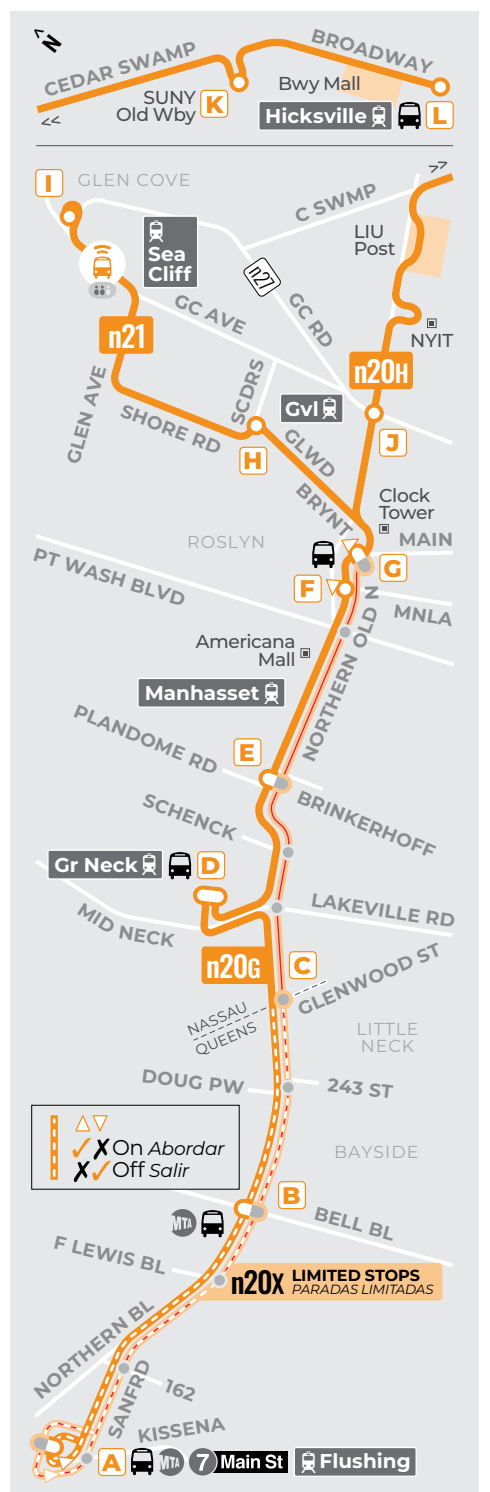

n20G/H/21 → Flushing via Great Neck → Hicksville/Glen Cove via Gr Neck

Hicksville Sta / Barclay  
SUNY Old Westbury  
Park Av / Northern  
Pratt Bl / Bridge  
Glenwood Rd / Scddrs  
Mineola Av / Old North  
Plandome Rd / Nbrthm  
Great Neck Sta / South  
Bell Blvd / Northern  
Union St / Roosevelt  
Main St / Roosevelt  
Bell Blvd / Northern  
Great Neck Sta / South  
Brinkerhoff Ln / Nbrthm  
Roslyn Clock Tower  
Sudders Ln / Bridge  
Pratt Bl / Bridge  
Glen Cove Rd / Nbrthm  
SUNY Old Wby  
Hkswl / Jr

Table with columns for route segments (L-K) and time slots (AM, PM) for Monday-Friday, Lunes-Viernes, and Saturday. It provides arrival and departure times for various bus lines (n20G, n20H, n20X) across multiple stops.

n20X → Flushing → Roslyn

Mineola Av / Old North  
Plandome Rd / Nbrthm  
Glenwood St / Nbrthm  
Bell Blvd / Northern  
Union St / Roosevelt  
Main St / Roosevelt  
Bell Blvd / Northern  
Glenwood St / Nbrthm  
Brkrhfrn / N  
Clk Twr

- H n20H
- 1 n21
- X n20X Express
- 426 arrives at time shown at llegue a a hora indicada a Roslyn Clock Tower

Welcome Aboard

- Blivenciadas a bordo
- Timepoint: Parada principal
- Select Trips Only: Solo viajes selectados
- Campus / Complex: Punto de interés
- Use Columbia St (HTC): Conexiones: Conexiones
- nice bus line (g)
- nice mini
- multiple(s)
- LIRR
- SUBWAY
- MTA / NYC BUS
- SUFFOLK TRANSIT