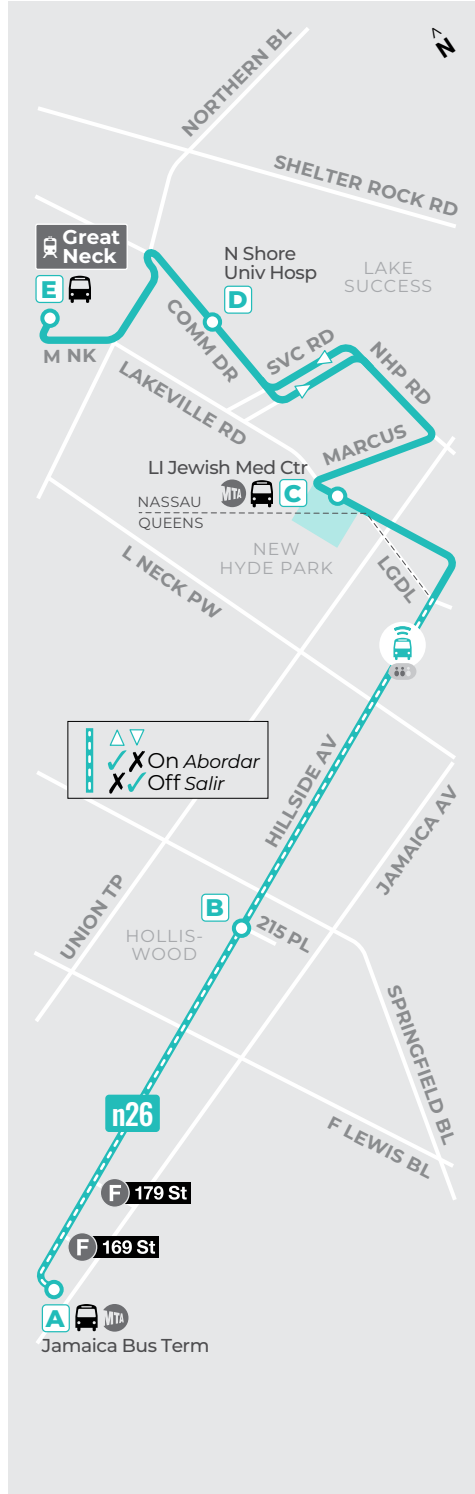

02.09.2025

n26

Great Neck... Lake Success...
New Hyde Park...
Holliswood... Jamaica

Welcome Aboard
Bienvenidos a bordo

- **Timepoint**
  Parada principal
- **Select Trips Only**
  Solo viajes seleccionados
- **Campus/Complex**
- **Point of Interest**
  Punto de interés
- **Use Columbia St (HTC)**
- **Connections: Conexiones:**
- nice bus line(a)
- nice mini
- multiple(s)
- LIRR
- SUBWAY
- MTA/NYC BUS
- SUFFOLK TRANSIT

Bus/Crowd Tracker + Mobile Tickets!

Puedes rastrear tu bús, mirar que tan lleno está y comprar tu boleto con:

gomobile / transit

Title VI Notice

NICE Bus is committed to non-discrimination and ensuring that no person is denied the benefits of or excluded from participation in its programs and services on the basis of race, color, or national origin, as protected by Title VI of the Civil Rights Act of 1964. For more info on Title VI requirements and complaint procedures, see website or call:

NICE Bus se compromete a no discriminar y a garantizar que a ninguna persona se le nieguen los beneficios o se le excluya de la participación en sus programas y servicios por motivos de raza, color u origen nacional, tal y como protege el Título VI de la Ley de Derechos Civiles de 1964. Para más información sobre los requisitos del Título VI y los procedimientos de denuncia, consultar al sitio web o llamar al:

516-296-4157 (TTY relay 7-1-1)