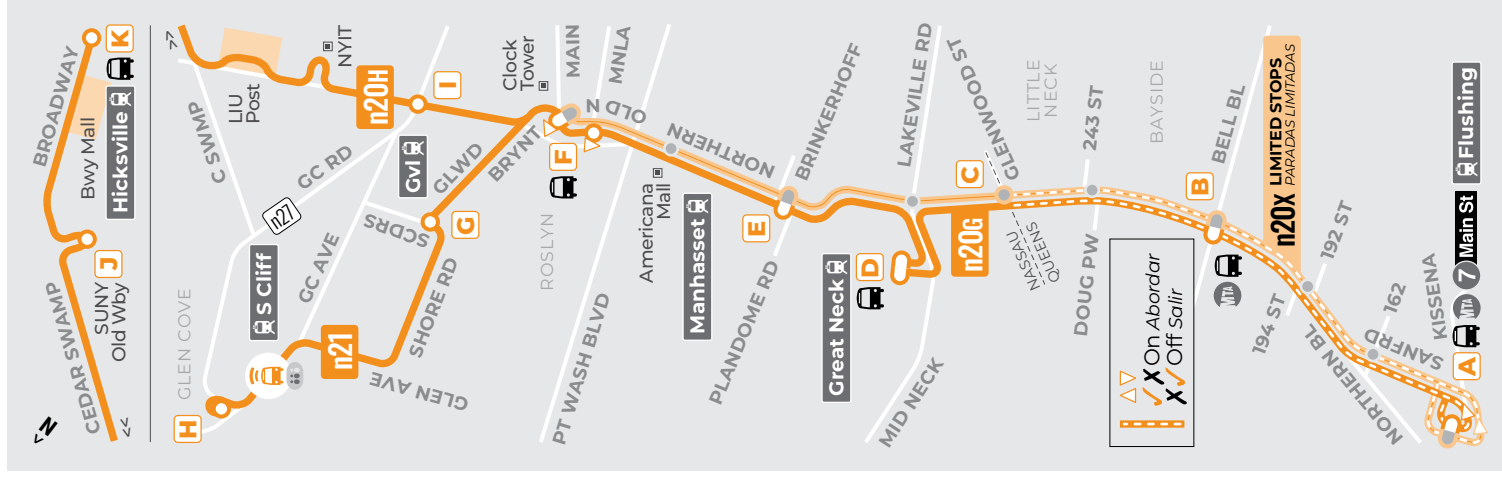

K	J	I	H	G	F	E	D	B	A	B	D	E	F	G	H	I	J	K	
AM	-	-	-	-	-	-	-	-	-	-	-	-	-	-	-	-	-	-	-	-
PM	-	-	-	-	-	-	-	-	-	-	-	-	-	-	-	-	-	-	-	-
SATURDAY	-	-	-	-	-	-	-	-	-	-	-	-	-	-	-	-	-	-	-	-
SABADO	-	-	-	-	-	-	-	-	-	-	-	-	-	-	-	-	-	-	-	-

	K	J	I	F	E	D	B	A	PM	AM	A	B	D	E	F	G	H	I	J	K
SUNDAY	-	-	-	-	-	-	-	-	-	-	-	-	-	-	-	-	-	-	-	-
DOMINGO	-	-	-	-	-	-	-	-	-	-	-	-	-	-	-	-	-	-	-	-

n206/H/1 → **Flushing via Gr Neck** → **Hicksville via Great Neck**

Hicksville/Bayley
SUNY Old Westbury
Park Av / Northern
Minerva Av / Old North
Plandome Rd / North
Great Neck Sta / South
Union St / Northern
Main St / Rosevelt
Bell Blvd / Northern
Bell Blvd / Northern
Main St / Rosevelt
Brinkerhoff / North
Glen Cove Rd / North
SUNY Old Wby
Hicksville / J
Bwy Mall / K
Hudson / K
Flushing / K