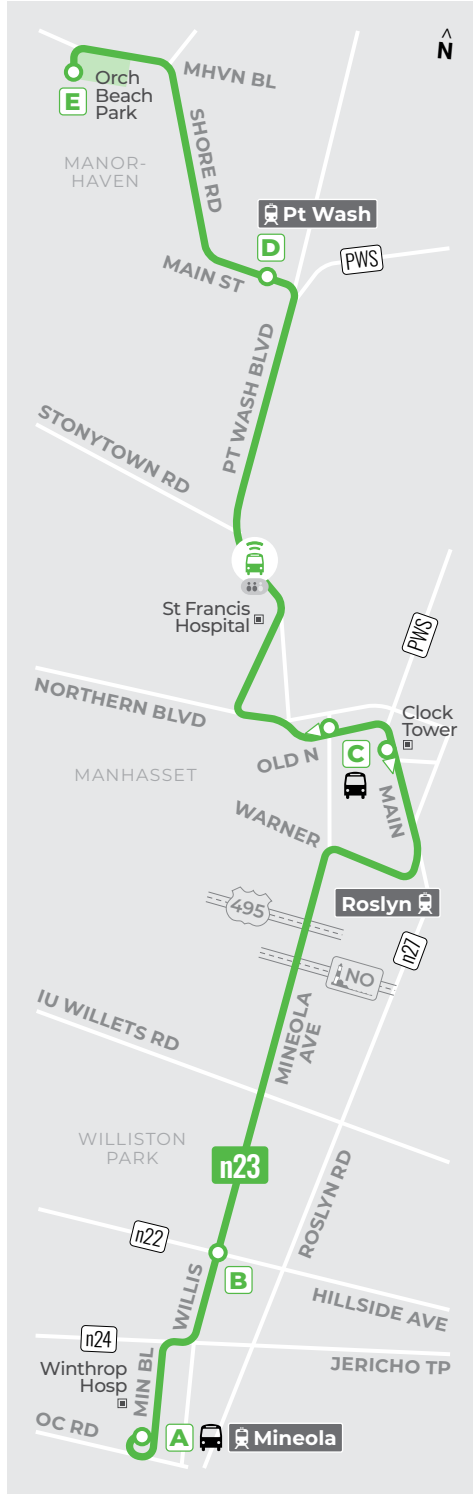

01.07.2024

n23

Mineola... Williston Park...
Roslyn... Manhasset...
Port Washington...
Manorhaven

Welcome Aboard
Bienvenidos a bordo

- **Timepoint**
  Parada principal
- **Select Trips Only**
  Solo viajes seleccionados
- **Campus/Complex**
- **Point of Interest**
  Punto de interés
- **Use Columbia St (HTC)**
- **Connections: Conexiones:**
  - n19 nicebus line(a)
  - nice mini
  - multiple(s)
  - LIRR
  - SUBWAY
  - MTA/NYC BUS
  - SUFFOLK TRANSIT

Bus/Crowd Tracker + Mobile Tickets!

Puedes rastrear tu bús, mirar que tan lleno está y comprar tu boleto con:

gomobile / transit

Title VI Notice

NICE Bus is committed to non-discrimination and ensuring that no person is denied the benefits of or excluded from participation in its programs and services on the basis of race, color, or national origin, as protected by Title VI of the Civil Rights Act of 1964. For more info on Title VI requirements and complaint procedures, see website or call:

NICE Bus se compromete a no discriminar y a garantizar que a ninguna persona se le nieguen los beneficios o se le excluya de la participación en sus programas y servicios por motivos de raza, color u origen nacional, tal y como protege el Título VI de la Ley de Derechos Civiles de 1964. Para más información sobre los requisitos del Título VI y los procedimientos de denuncia, consultar al sitio web o llamar al:

516-296-4157 (TTY relay 7-1-1)

$2.90

MetroCard nicegomobile

OMNY

See website for discounts / passes
Visite el sitio web para los descuentos y passes

Days of Schedule Change
Días con cambio del horario

New Year's • Memorial
Independence • Labor
Thanksgiving • Christmas
SUNDAY DOMINGO
Presidents
SATURDAY+ SABADO+

nicebus.com

516-336-6600

700 Commercial Avenue
Garden City, NY 11530

transdev

rev 12.21.23