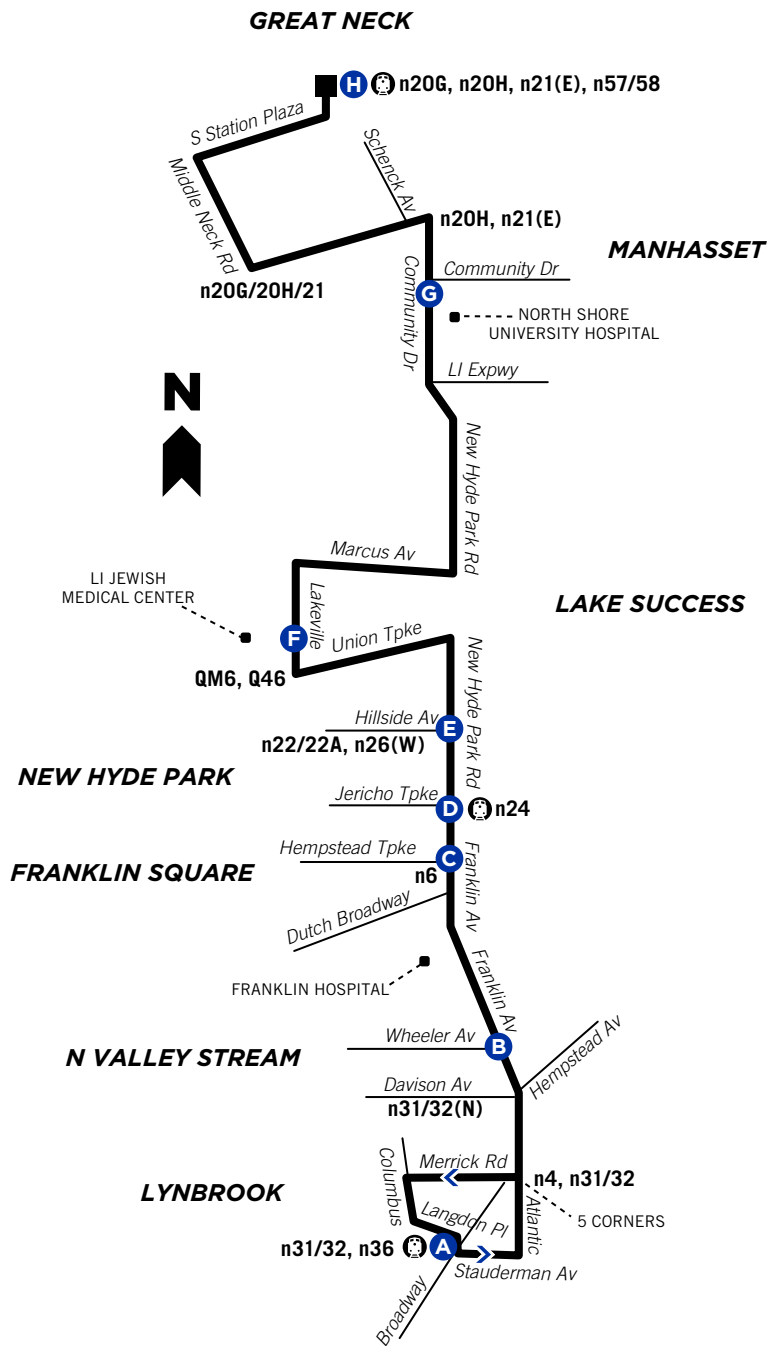

LEGEND / LEYENDA

n25 Regular Service (Servicio Regular)	
Timing Point (Parada Principal)	
Terminal	
Bus Transfer Points (Puntos de Transferencia)	n25
LIRR Station (LIRR Estación)	

n25 TRANSFERS / TRANSFERENCIAS

n25 Route	Transfer Location*
n31/32, n36	Lynbrook LIRR
n4, n31/32, n35	Five Corners, Lynbrook
n31/32(N)	Hempstead Av/Davison Av, Lynbrook
n6	Hempstead Tpke/Franklin Av/ New Hyde Park Rd, FranklinSquare
n24	Jericho Tpke/New Hyde Park Rd, New Hyde Park
n22/22A, n26(W)	Hillside Av/New Hyde Park Rd, New Hyde Park
Q46, ♦ QM6 ^	Union Tpke/Lakeville Rd
n20H, n21(E)	Northern Blvd/Shore Rd/ Community Dr, Manhasset
n20H, n21	Northern Blvd/Schenck Av, Manhasset
n20G, n20H, n21	Northern Blvd/Middle Neck Rd/ Lakeville Rd, Great Neck
n20G, n20H, n21, n57/58	Great Neck LIRR

* Transfers are honored only at these locations.

♦ Transfers with MetroCard only.

^ Additional charge.