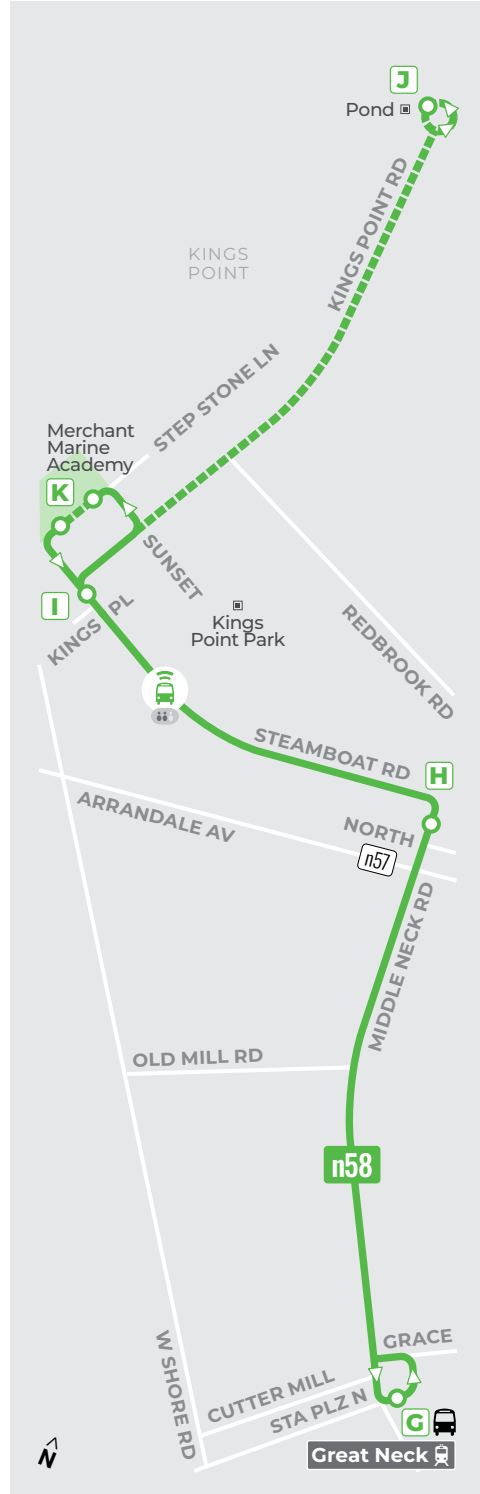

See website for discounts / passes
Visite el sitio web para los descuentos y passes

Days of Schedule Change

Días con cambio del horario
New Year's • Memorial
Independence • Labor
Thanksgiving • Christmas
SUNDAY DOMINGO
Presidents
SATURDAY+ SABADO+

nicebus.com

516-336-6600
700 Commercial Avenue
Garden City, NY 11530

rev 2.15.24