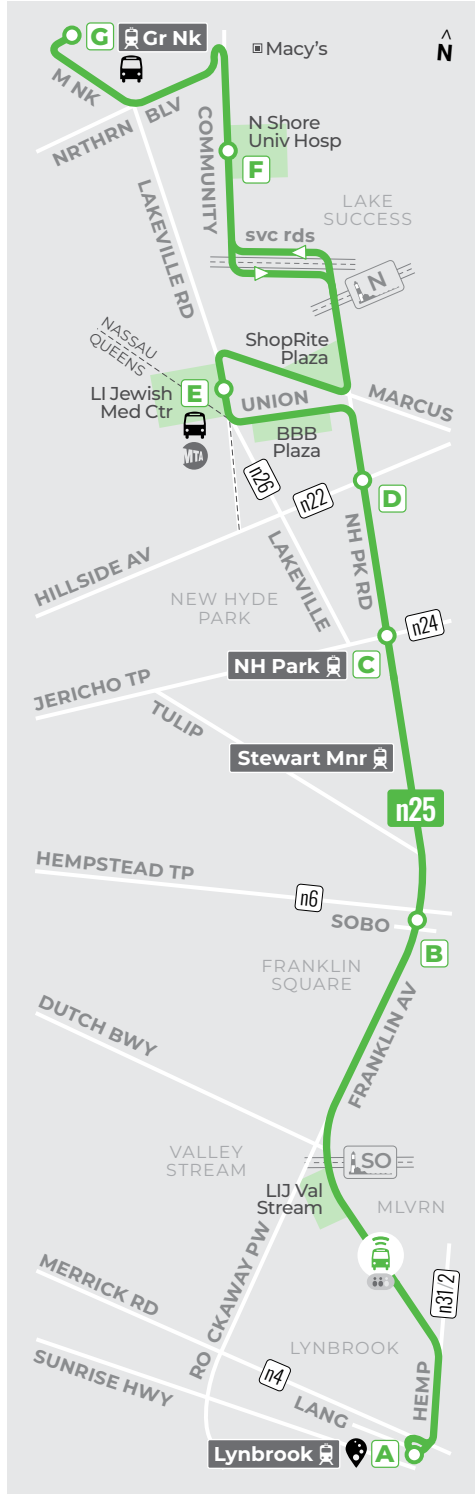

See website for discounts / passes
Visite el sitio web para los descuentos y passes

Days of Schedule Change

Días con cambio del horario
New Year's • Memorial
Independence • Labor
Thanksgiving • Christmas
SUNDAY DOMINGO
Presidents
SATURDAY+ SABADO+

nicebus.com

516-336-6600
700 Commercial Avenue
Garden City, NY 11530

rev 2.15.24