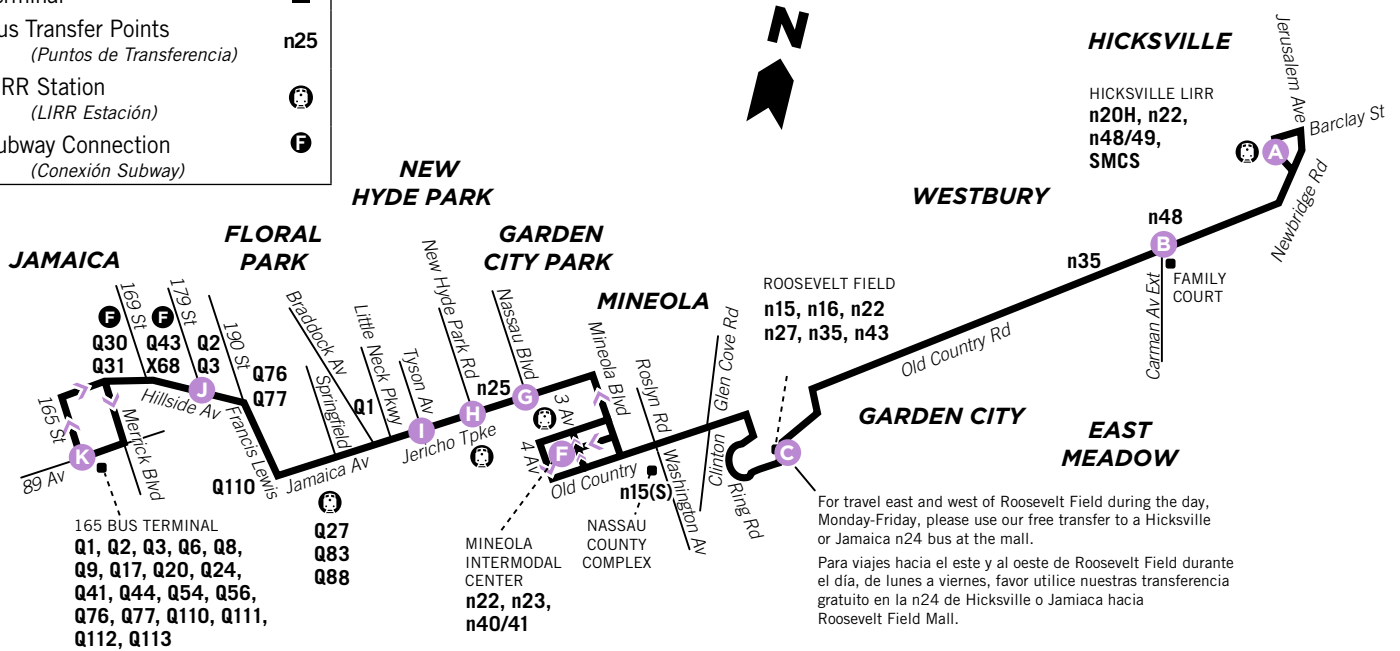

Queens Note

Nassau Inter-County Express does not provide service for customer trips wholly within Queens. We pick up eastbound customers boarding in Queens going to Nassau County (we cannot drop off eastbound in Queens) and we drop off westbound customers who boarded in Nassau going to Queens. However, westbound Queens customers may board between Little Neck Parkway through 239th Street.

Nota Queens

Nassau Inter-County Express no proporciona servicio para viajes de usuarios totalmente dentro de Queens. Recogemos los usuarios que viajan de Queens hacia condado de Nassau (Los usuarios no pueden bajar dentro de Queens si viajan en dirección este) y dejamos a usuarios en dirección al oeste que viajan de Nassau hacia Queens. Sin embargo, destinaciones hacia el oeste en Queens pueden subir entre Little Neck Parkway hasta el 239th Street.

n24 TRANSFERS / TRANSFERENCIAS

n24 Route	Transfer Location*
n20H, n22, n48/49, n80	Hicksville LIRR, Broadway Mall
n48	Carman Av Ext/Old Country Rd
n35	Post Av/Old Country Rd
n15, n16, n22/22A, n27, n35, n43	Roosevelt Field
n70/71/72	Hempstead Tpke/Glenn Curtiss Blvd
n43, n45, n70/71/72	Uniondale Av/Hempstead Tpke
n15(S)	Old Country Rd/Washington Av
n22, n23, n40/41	Mineola Intermodal Center
n25	New Hyde Park Rd/Jericho Tpke
Q1	Jamaica Av/Braddock Av
Q27, Q83, Q88	Jamaica Av/Springfield Blvd
Q110	Jamaica Av/Francis Lewis Blvd