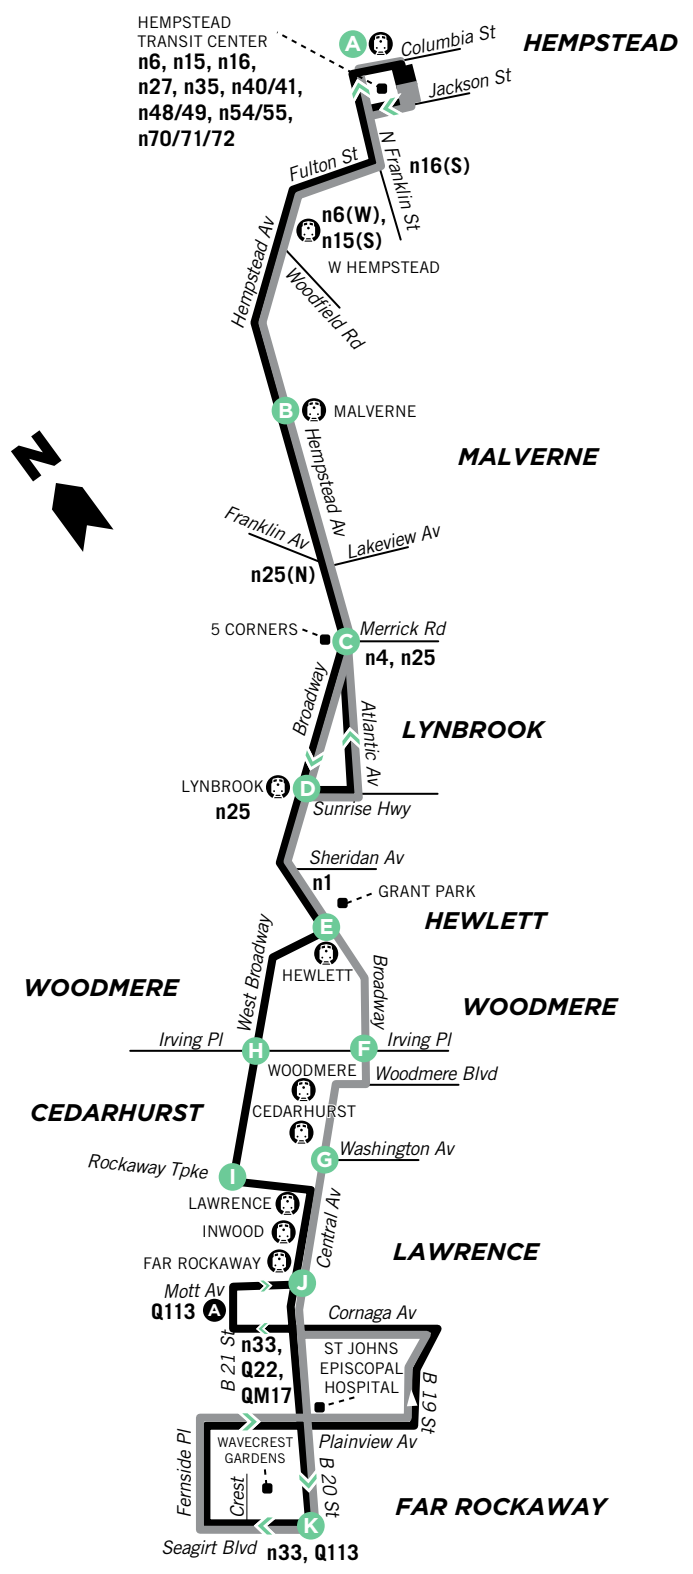

LEGEND / LEYENDA	
n31 Regular Service (Servicio Regular)	
n32 Regular Service (Servicio Regular)	
Timing Point (Parada Principal)	
Terminal	
Bus Transfer Points (Puntos de Transferencia)	n25
LIRR Station (LIRR Estación)	
Subway Connection (Conexión Subway)	

n31/32 TRANSFERS / TRANSFERENCIAS

n22 Route	Transfer Location*
n33(E), Q113	B 20 St/Seagirt Blvd, Far Rockaway
n33(E), Q22, Q113, ♦ QM17 ^	B 21 St/Mott Av, Far Rockaway
n1	Broadway/Rockaway Av/Sheridan Av, (Grant Park)
n25	Lynbrook LIRR
n4, n25	Five Corners, Lynbrook
n25(N)	Franklin Av/Hempstead Av, Lynbrook
n15(S)	Hempstead Av/Westminster Rd, West Hempstead
n16(S)	Franklin St/Fulton St, Hempstead
All other routes	Hempstead Transit Center
Subway	Transfer Location *
♦ A	Far Rockaway

* Transfers are honored only at these locations.
♦ Transfers with MetroCard only.
^ Additional charge.

n31 TRANSFERS / TRANSFERENCIAS

n31 Route	Transfer Location*
Q113	Rockaway Tpk/West Broadway

* Transfers are honored only at these locations.