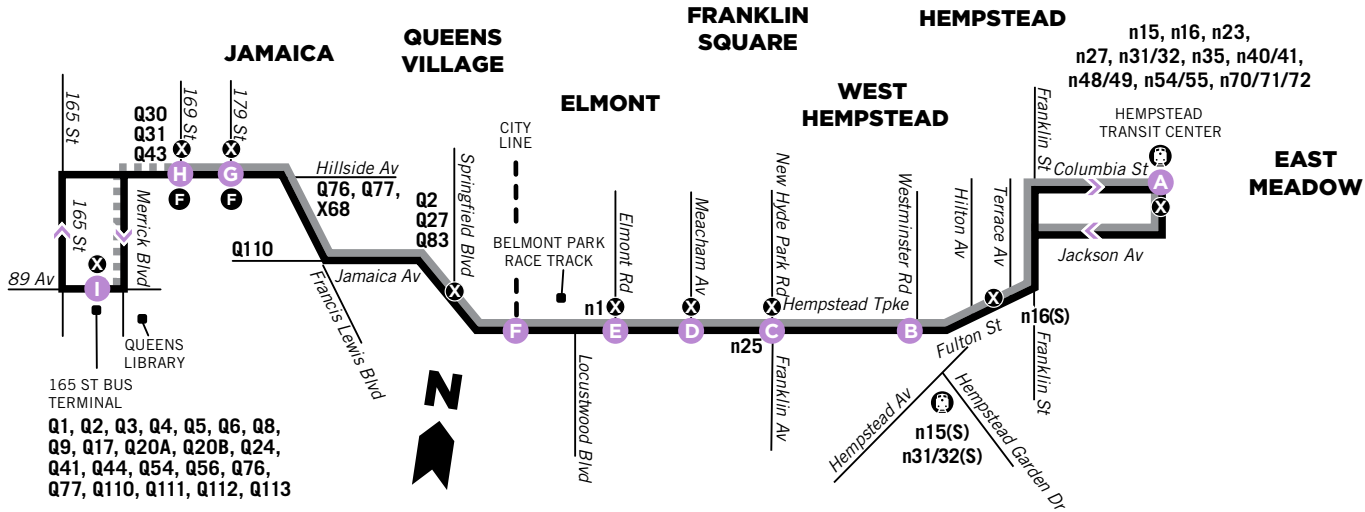

6 Local Hempstead - Jamaica Bus Terminal

6x Hempstead - Jamaica Bus Terminal

SERVING Servicios

Hempstead
Transit Center
West Hempstead
Franklin Square
Elmont
Belmont Park
Racetrack

Hollis
Jamaica:
179 St Subway
169 St Subway
165 St Terminal

Please see schedule for n6X trips to 165th St Bus Terminal.

n6 Express Bus Stops / Parada Express:

Westbound	Eastbound
Hempstead Transit Center	Hillside Av / 169 St Subway
Fulton St / Terrace Av	Hillside Av / 179 St Subway
Hempstead Tpk / New Hyde Park Rd	Springfield Blvd / Hempstead Av
Hempstead Tpk / Meacham Av	Hempstead Tpk / Elmont Road
Hempstead Tpk / Elmont Road	Hempstead Tpk / Meacham Av
Springfield Blvd / Hempstead Av	Hempstead Tpk / Franklin Av
Hillside Av / 179 St Subway	Fulton St / Hilton Av
Hillside Av / 169 St Subway	Hempstead Transit Center

n6 TRANSFERS / TRANSFERENCIAS

n6 Route	Transfer Location*
n15, n16, n23, n27, n31/32, n35, n40/41, n48/49, n54/55, n70/71/72, MMCS	Hempstead Transit Center
n16(S)	Franklin St/Fulton St, Hempstead
n15(S), n31/32(S)	Hempstead Av/Westminster Rd, W Hempstead
n25	Franklin Av/Hempstead Tpke, Franklin Sq
Elmont FLEXI	Meacham Av/Hempstead Tpke
n1	Elmont Rd/Hempstead Tpke, Elmont
Q2, Q27, Q83	Hempstead Ave/Springfield Blvd
Q110	Jamaica Av/Francis Lewis Blvd
Q76, Q77, ♦ X68^	Hillside Av/Francis Lewis Blvd
Q30, Q31, Q43	Hillside Av/169 St-170 St
Q1, Q2, Q3, Q4, Q5, Q6, Q8, Q9, Q17, Q20A, Q20B, Q24, Q41, Q44, Q54, Q56, Q76, Q77, Q110, Q111, Q112, Q113	165 St Terminal

Subway	Transfer Location *
♦ F	179 St/Hillside Av
♦ F	169 St/Hillside Av

- * Transfers are honored only at these locations.
- ♦ Transfers with MetroCard only.
- ^ Step-up Charge, with MetroCard only.

Queens Note