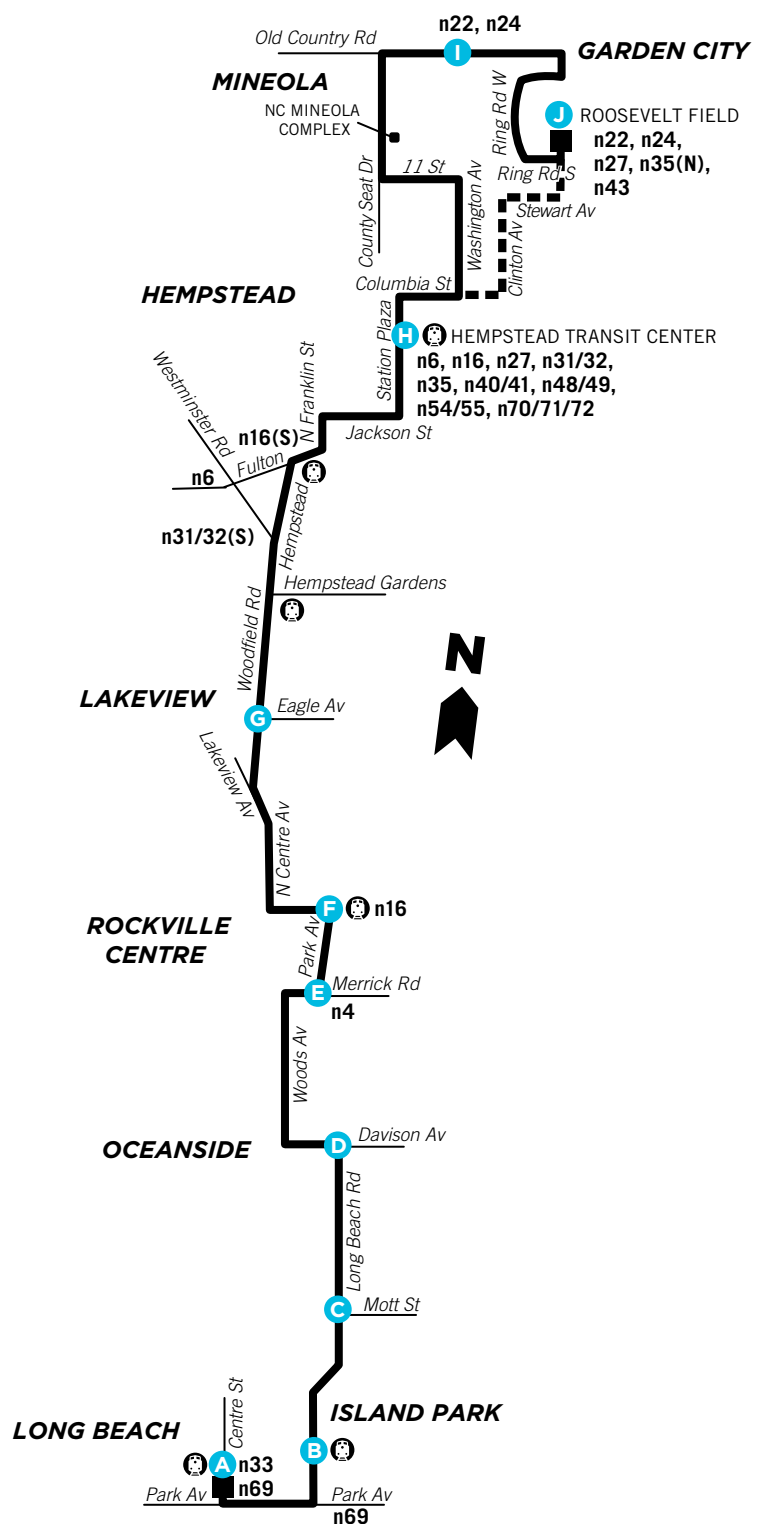

n15 Long Beach – Roosevelt Field

LEGEND / LEYENDA	
n15 Regular Service (Servicio Regular)	—
n15 Night/Weekend (Noche / fin de semana)	----
Timing Point (Parada Principal)	A
Terminal	■
Bus Transfer Points (Puntos de Transferencia)	n25
LIRR Station (LIRR Estación)	R

n15 TRANSFERS / TRANSFERENCIAS

n15 Route	Transfer Location*
n33, n69	Long Beach, LIRR
n69	Park St/Long Beach Rd, Long Beach
n4	Merrick Rd/Park Av, Rockville Centre
n16, MMCS	Rockville Centre, LIRR
n31/32(S)	Hempstead Av/Westminster Rd, W Hempstead
n6(W)	Hempstead Tpke/Westminster Rd, W Hempstead
n16(S)	Franklin St/Fulton St, Hempstead
n6, n16, n27, n31/32, n35, n40/41, n48/49, n54/55, n70/71/72, MMCS	Hempstead Transit Center
n22, n24	Old Country Rd/Washington Av
n22, n24, n27, n35(N), n43	Roosevelt Field

* Transfers are honored only at these locations.