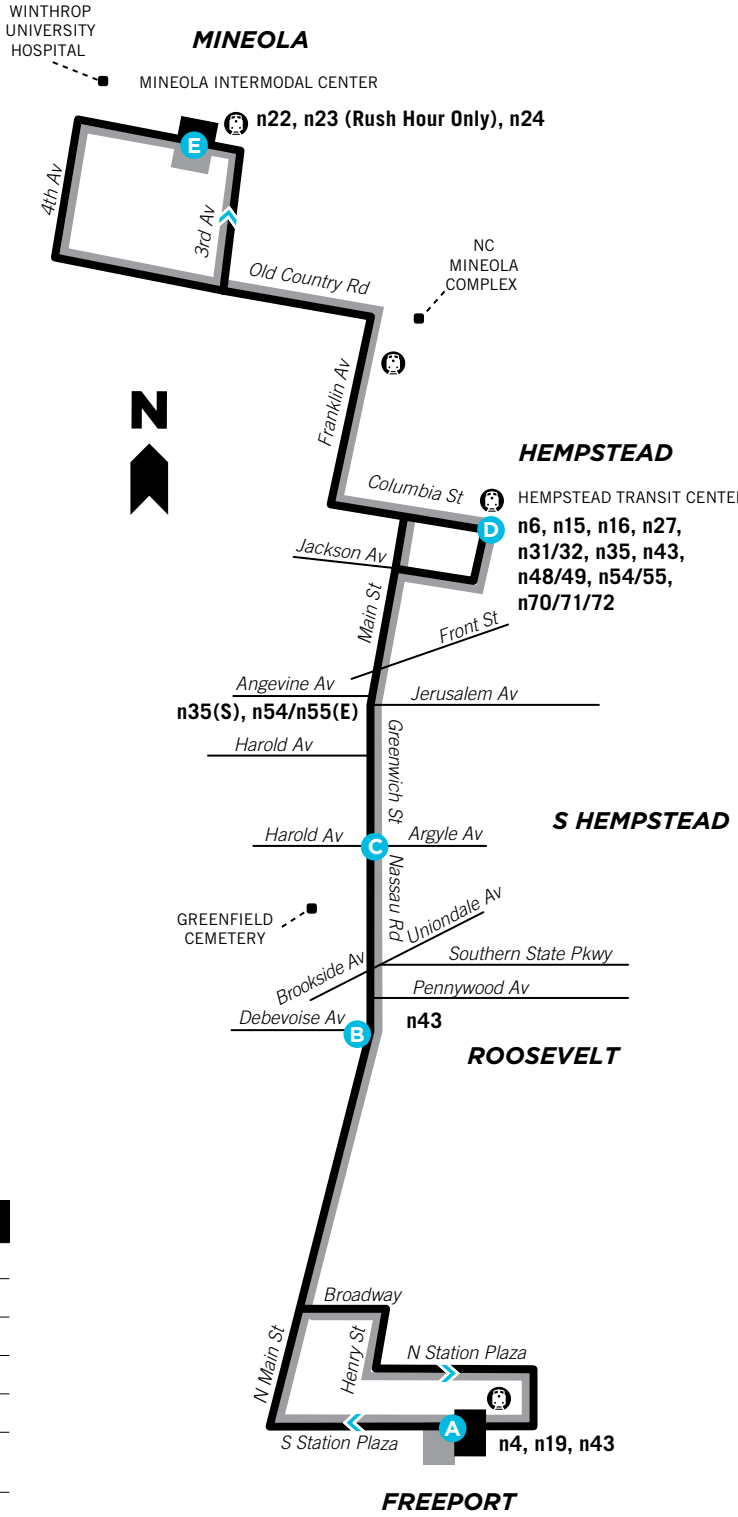

LEGEND / LEYENDA	
n40 Regular Service (Servicio Regular)	—
n41 Regular Service (Servicio Regular)	—
Timing Point (Parada Principal)	A
Terminal	■
Bus Transfer Points (Puntos de Transferencia)	n25
LIRR Station (LIRR Estación)	Ⓜ

n40/41 TRANSFERS / TRANSFERENCIAS	
n40/41 Route	Transfer Location*
n4, n19, n43	Freeport LIRR
n43	Nassau Rd/Pennywood Av
n35(S), n54/55(E)	Greenwich St/Angevine Av, Hempstead
All other routes	Hempstead Transit Center
n22, n23 (Rush Hour Only), n24	Mineola Intermodal Center

* Transfers are honored only at these locations.

FREEPORT LIRR Station/Henry St	ROOSEVELT Nassau Rd/Babylon Tpke	S HEMPSTEAD Nassau Rd/Argyle Av	HEMPSTEAD Transit Center	MINEOLA Intermodal Center
A	B	C	D	E
4:20	4:26	4:30	4:39	—
4:40	4:47	4:53	5:03	5:12
4:50	4:56	5:00	5:09	—
5:00	5:08	5:14	5:25	5:34
5:10	5:18	5:24	5:35	5:44
5:20	5:28	5:34	5:45	5:54
5:30	5:38	5:44	5:55	6:04
5:40	5:48	5:54	6:05	6:14
5:50	5:58	6:04	6:15	6:24

Mineola Bus is scheduled to arrive:
Frecuencia por horario, combinada para las dos rutas n 40/41.

Every 10 min 6:30 am - 9:00 am
Every 15 min 9:00 am - 2:30 pm
Every 10 min 2:30 pm - 5:30 pm
Every 15 min 5:30 pm - 7:30 pm

7:32	7:42	7:49	8:01	8:11
7:44	7:54	8:01	8:13	8:23
7:59	8:07	8:13	8:23	8:32
8:17	8:25	8:31	8:41	8:50
8:40	8:48	8:54	9:04	9:13
8:53	9:01	9:07	9:17	9:26
9:20	9:28	9:34	9:44	9:53
9:43	9:51	9:57	10:07	10:16
10:15	10:23	10:28	10:36	10:45
10:47	10:55	11:00	11:08	11:17
11:21	11:29	11:34	11:42	11:51
11:54	12:00	12:04	12:13	—
12:22	12:28	12:32	12:41	—
12:55	1:01	1:05	1:14	—
1:25	1:31	1:35	1:44	—
1:55	2:01	2:05	2:14	—
2:24	2:30	2:34	2:43	—
2:55	3:01	3:05	3:14	—
3:23	3:29	3:33	3:42	—
3:50	3:56	4:00	4:09	—

A Indicación de parada principal **12:34** los tiempos reversos del color indican el P.M.

MINEOLA Intermodal Center	HEMPSTEAD Transit Center	S HEMPSTEAD Nassau Rd/Argyle Av	ROOSEVELT Babylon Tpke/Massau Rd	FREEPORT LIRR Station/Henry St
E	D	C	B	A
—	4:15	4:22	4:25	4:34
—	4:44	4:51	4:54	5:03
—	5:20	5:29	5:34	5:41
5:25	5:35	5:44	5:49	5:56
5:40	5:50	5:59	6:04	6:11
5:50	6:00	6:09	6:14	6:21

Freeport Bus is scheduled to arrive:
Frecuencia por horario, combinada para las dos rutas n 40/41.

Every 10 min 6:30 am - 8:00 am
Every 12 min 8:00 am - 10:00 am
Every 15 min 10:00 am - 2:30 pm
Every 10 min 2:30 pm - 5:30 pm
Every 15 min 5:30 pm - 7:30 pm

7:33	7:48	7:58	8:04	8:12
8:06	8:21	8:31	8:37	8:45
8:35	8:50	9:00	9:06	9:14
8:58	9:10	9:20	9:25	9:32
9:34	9:46	9:56	10:01	10:08
10:00	10:12	10:22	10:27	10:34
10:30	10:42	10:52	10:57	11:04
11:00	11:12	11:22	11:27	11:34
11:30	11:42	11:52	11:57	12:04
—	12:19	12:26	12:29	12:38
—	12:51	12:58	1:01	1:10
—	1:18	1:25	1:28	1:37
—	1:48	1:55	1:58	2:07
—	2:18	2:25	2:28	2:37
—	2:45	2:52	2:55	3:04
—	3:17	3:24	3:27	3:36
—	3:46	3:53	3:56	4:05

Travel Information Numbers
NICE Customer Information Line 516-336-6600
NICE Able-Ride (Paratransit) 516-228-4000
MTA Long Island Rail Road 511
MTA New York City Transit 511

A indicates timing points shown on map. **12:34** reverse color times indicate P.M.

Exact Fare is Required
NICE accepts MetroCard and/or coins, Uni-Ticket, Unlimited Ride MetroCard, and Pay-Per-Ride MetroCard. For ticket sale locations, please call MTA at 718-330-1234 or visit www.mta.info.