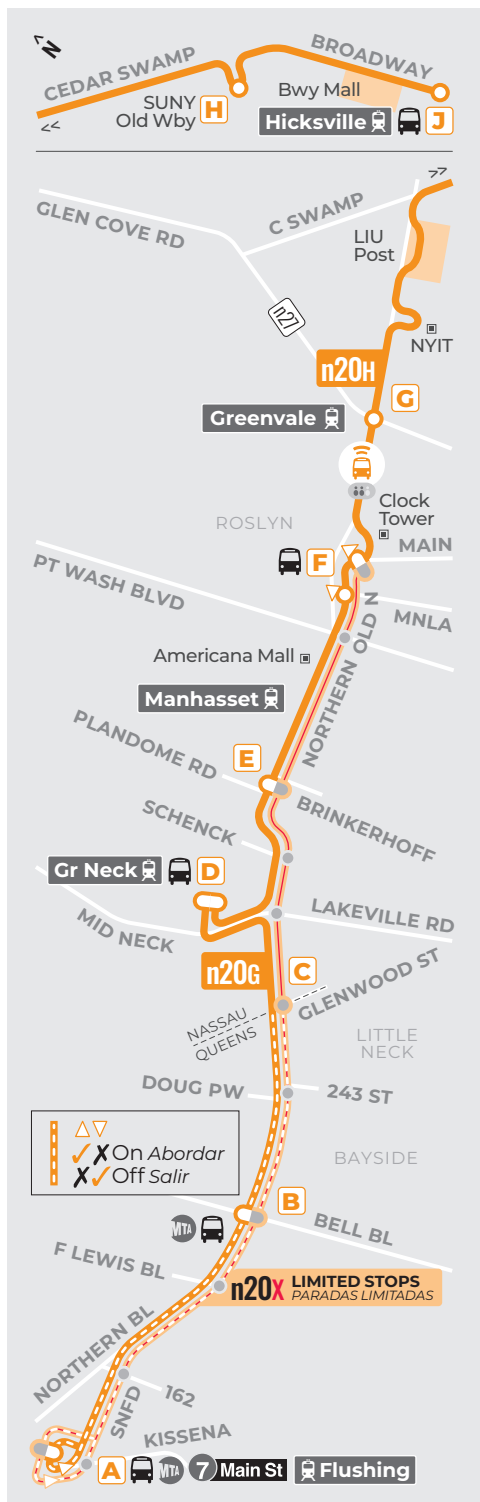

05.17.2026

→ **Flushing** via Great Neck

→ **Hicksville** via Great Neck

→ **Flushing** via Great Neck

→ **Hicksville** via Great Neck

Hicksville/Barclay
 SUNY Old Westbury
 Park Av / Northern
 Mineda Av / Old North
 Plandome Rd / Nthm
 Great Neck/Sa / South
 Glenwood St / Northern
 Union St / Roos
 Main St / Roosevelt
 Bell Blvd / Northern
 Glenwood St / Northern
 Brinckhoff Ln / Nthm
 Roslyn Clock Tower
 SUNY Old Wby
 Glen Coverd / Nthm
 Hksvl Jr

LUNES-VIERNES MONDAY-FRIDAY

SABADO-SUNDAY

DOMINGO

DOMINGO

DOMINGO

DOMINGO

DOMINGO

DOMINGO

Welcome Aboard

Bienvenidos a bordo

Timepoint

Parada principal

Select Trips Only

Solo viajes seleccionados

Campus/Complex

Point of Interest

Punto de interés

Use Columbia St (HTC)

Connections: Conexiones:

nice bus line(a)

nice mini

multiple(s)

LIRR

SUBWAY