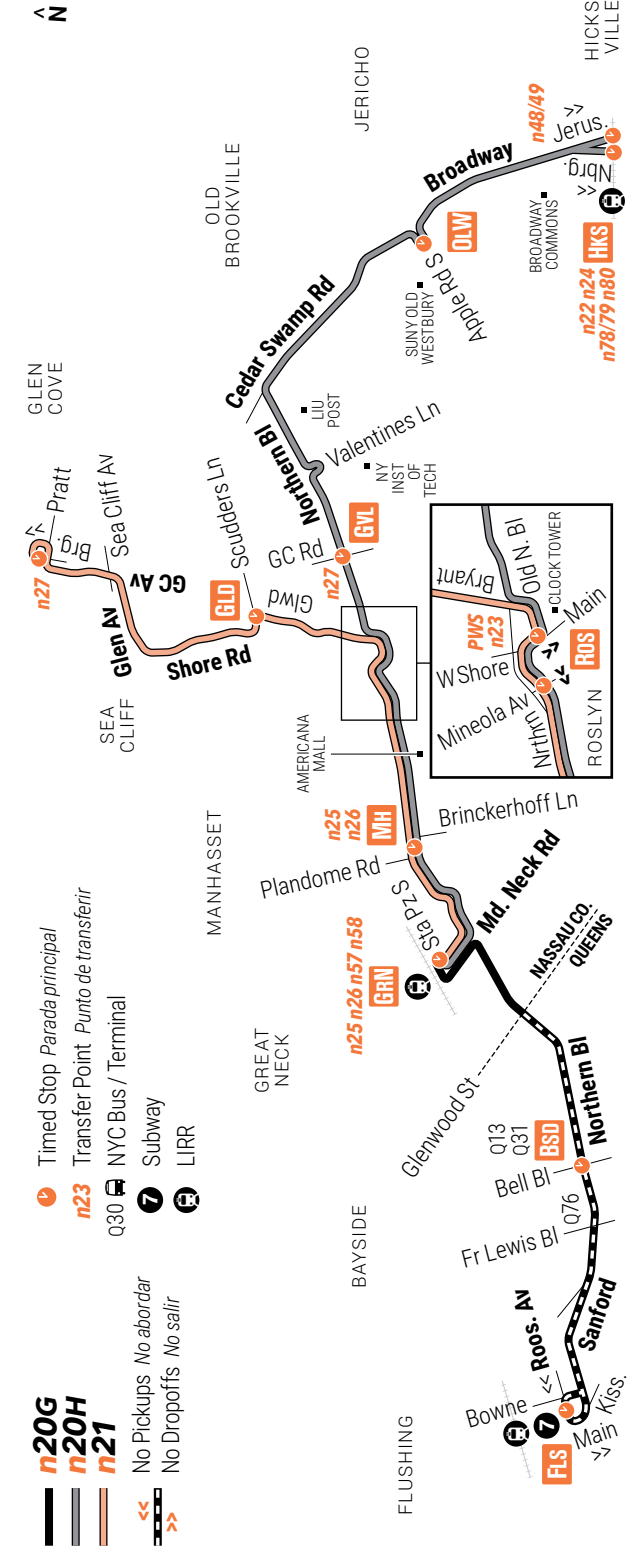

n20/1 → Flushing via Great Neck†

→ Hicksville / Glen Cove via Great Neck†

Table with columns for day (SATURDAY, SUNDAY), route (HKS, OLW, GVL, GC, GLD, ROS, MH, GRN, BSD, FLS, etc.), and time intervals. Includes 'SABADO' and 'DOMINGO' headers.

- Timed Stop: Parada principal
n23 Transfer Point: Punto de transferir
q30 NYC Bus / Terminal
Subway
LIRR
No Pickups: No abordar
No Dropoffs: No salir