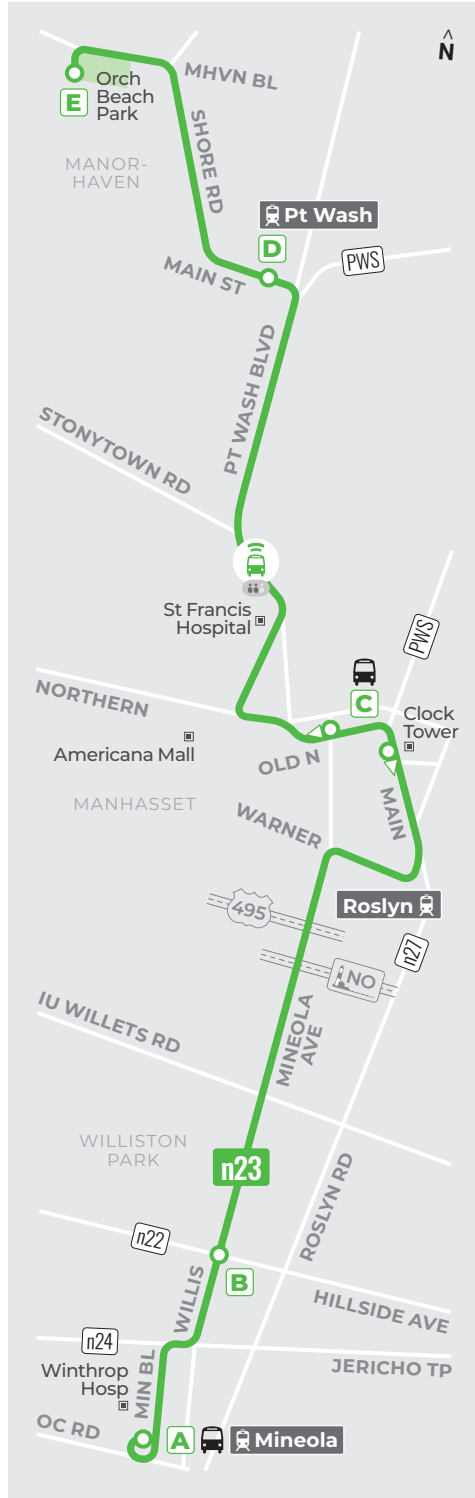

05.17.2026

n23

Mineola... Williston Park...
Roslyn... Manhasset...
Port Washington...
Manorhaven

Welcome Aboard
Bienvenidos a bordo

- **Timepoint**
  Parada principal
- **Select Trips Only**
  Solo viajes seleccionados
- **Campus/Complex**
- **Point of Interest**
  Punto de interés
- **Use Columbia St (HTC)**
- **Connections: Conexiones:**
  - nice bus line(a)
  - nice mini
  - multiple(s)
  - LIRR
  - SUBWAY
  - MTA/NYC BUS
  - SUFFOLK TRANSIT

Bus/Crowd Tracker + Mobile Tickets!

Puedes rastrear tu bús, mirar que tan lleno está y comprar tu boleto con:

gomobile / transit

Title VI Notice

NICE Bus is committed to non-discrimination and ensuring that no person is denied the benefits of or excluded from participation in its programs and services on the basis of race, color, or national origin, as protected by Title VI of the Civil Rights Act of 1964. For more info on Title VI requirements and complaint procedures, see website or call:

NICE Bus se compromete a no discriminar y a garantizar que a ninguna persona se le nieguen los beneficios o se le excluya de la participación en sus programas y servicios por motivos de raza, color u origen nacional, tal y como protege el Título VI de la Ley de Derechos Civiles de 1964. Para más información sobre los requisitos del Título VI y los procedimientos de denuncia, consultar al sitio web o llamar al:

516-296-4157 (TTY relay 7-1-1)

$3.00

See website for discounts / passes
Visite el sitio web para los descuentos y pases

Days of Schedule Change

See website for details
Visite el sitio web para el horario en estos días

New Year's - Presidents
Memorial - Independence
Labor - Thanksgiving &
Day After - Christmas

nice bus.com

516-336-6600

700 Commercial Avenue
Garden City, NY 11530

rev 5.11.26

n23 → Manorhaven → Mineola

					Manorhaven					Mineola									
					A	B	C	D	E						A	B	C	D	E
					515	523	538	549	606						615	626	640	654	701
					545	553	608	621	635						645	656	710	726	735
					611	621	637	650	704						715	727	743	759	808
					637	647	703	721	735						745	757	813	829	838
					702	714	738	756	810						815	827	843	859	908
					730	742	806	824	838						843	855	911	927	936
					800	812	836	854	908						915	927	943	959	1008
					830	842	906	922	937						944	956	1012	1028	1037
					905	915	934	950	1005						1015	1027	1043	1059	1108
					1012	1022	1041	1057	1112						1116	1128	1144	1200	1210
					1111	1121	1140	1156	1211						1216	1228	1245	102	112
					1212	1222	1241	1257	112						117	129	146	203	213
					105	117	138	156	210						215	227	246	304	316
					135	147	208	226	240						245	257	316	337	349
					205	217	238	256	310						314	328	351	412	424
					235	247	308	326	340						345	359	422	443	455
					305	317	338	356	410						415	429	452	513	528
					335	347	408	426	440						445	459	522	543	558
					405	417	438	456	510						515	531	551	612	624
					450	502	523	541	555						601	615	634	652	704
					605	616	637	654	708						712	724	739	754	802
					705	715	731	743	753						805	8014	827	841	848
					810	819	835	847	856						900	909	922	936	943
					905	914	930	942	951						1000	1009	1022	1036	1043
					1005	1014	1030	1042	1051						1100	1109	1122	1136	1143
					LUNES-VIERNES MONDAY-FRIDAY														
					600	608	623	634	643						700	711	723	737	743
					700	709	727	740	753						800	813	827	842	849
					800	810	828	841	852						900	914	928	944	953
					900	909	928	942	954						1000	1015	1029	1046	1055
					1000	1009	1028	1042	1056						1102	1117	1134	1151	1159
					1055	1104	1124	1139	1153						1202	1216	1233	1249	100
					1155	1206	1225	1240	1254						102	116	131	148	200
					1253	103	124	139	154						159	213	230	248	258
					205	215	235	249	302						308	321	337	353	402
					302	312	332	345	401						405	423	439	456	509
					355	405	426	440	455						500	513	531	549	601
					500	509	530	544	558						605	618	633	648	700
					605	615	634	647	700						705	716	731	747	757
					705	714	732	744	756						802	816	830	844	852
					805	813	831	843	855						902	912	927	941	949
					905	913	930	941	953						1000	1010	1023	1036	1043
					SABADO SATURDAY														
					600	608	621	631	641						700	710	722	734	741
					700	708	722	732	744						800	812	824	837	844
					800	808	824	835	846						900	911	923	936	943
					900	908	925	936	947						1000	1010	1024	1038	1046
					1000	1009	1026	1037	1049						1102	1114	1126	1141	1151
					1055	1104	1123	1137	1154						1202	1215	1231	1248	1259
					1155	1205	1225	1239	1253						102	115	131	146	156
					1255	105	123	135	149						202	215	229	243	253
					205	214	233	247	300						308	321	337	353	402
					255	304	321	333	347						404	416	430	444	454
					355	404	421	435	451						500	511	525	541	551
					500	509	528	541	554						605	616	629	643	653
					605	613	630	642	655						705	716	729	743	752
					705	714	731	744	756						802	812	826	842	850
					805	812	828	840	852						902	913	926	941	949
					905	914	931	941	951						1000	1011	1024	1038	1045
					DOMINGO SUNDAY