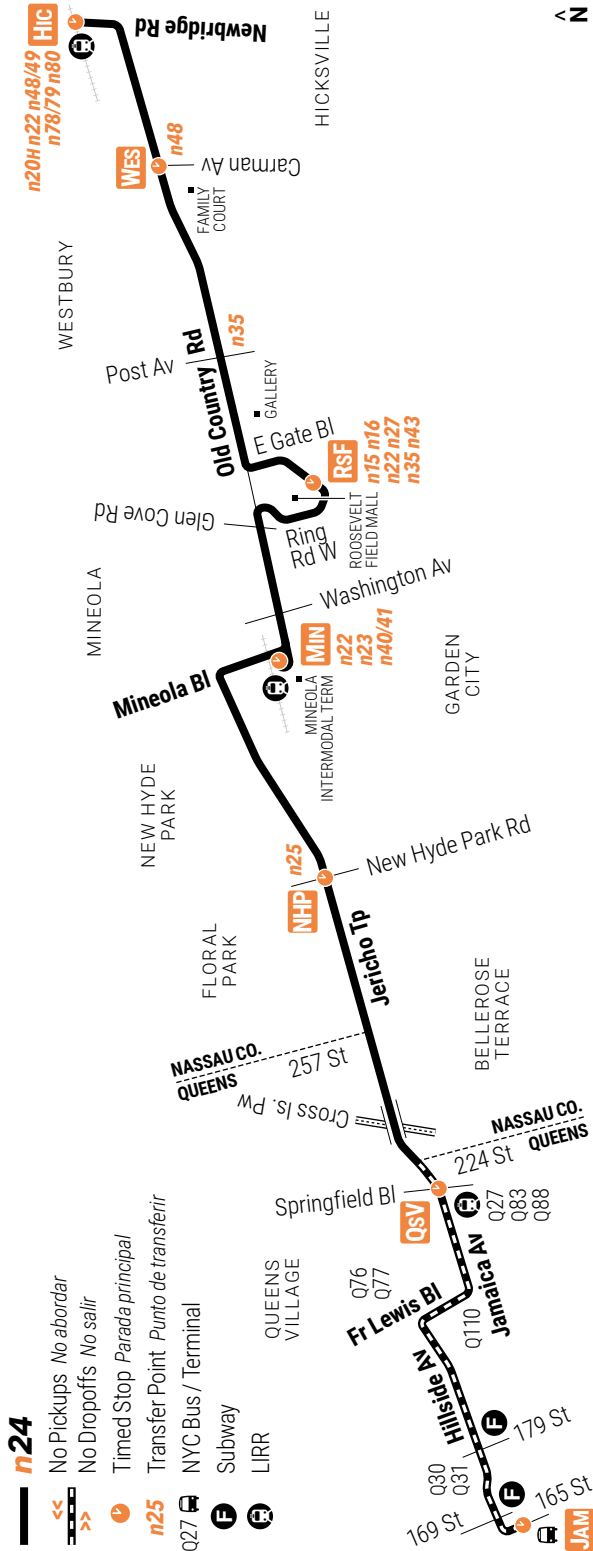

n24

- ← No Pickups. No abordar
- No Dropoffs. No salir
- 👤 Timed Stop. Parada principal
- 🚏 Transfer Point. Punto de transferir
- 🚗 NYC Bus / Terminal
- 🚇 Subway
- 🚊 LIRR

- Hic** Hicksville LIRR Station
- WES** Westbury Carman Av / Old Country
- RSF** Garden City Roosevelt Field Bus Term
- MIN** Mineola LIRR Station
- NHP** New Hyde Park New Hyde Park Rd / Jericho
- QSV** Queens Village Springfield Bl / Jamaica
- JAM** Jamaica 165 St Bus Term