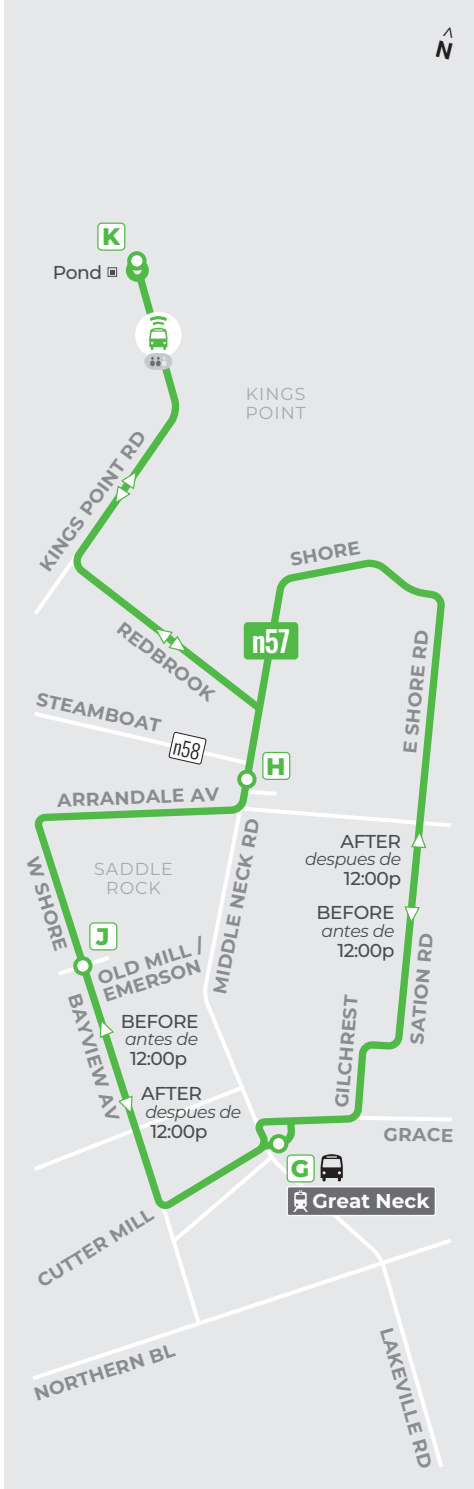

05.17.2026

n25

Lynbrook... Valley Stream...
Franklin Square... NH Park...
Lake Success... Great Neck

n57

Great Neck...
Saddle Rock... Kings Point

n58

Great Neck... Kings Pt Park

\$3.00

nicebus.com

516-336-6600

700 Commercial Avenue
Garden City, NY 11530

rev 5.11.26

Welcome Aboard
Bienvenidos a bordo

- Timepoint**
Parada principal
- Select Trips Only**
Solo viajes seleccionados
- Campus/Complex**
- Point of Interest**
Punto de interés
- Use Columbia St (HTC)**
- Connections: Conexiones:**
 - n19 nice bus line(a)
 - nice mini
 - multiple(s)
 - LIRR
 - SUBWAY
 - MTA/NYC BUS
 - SUFFOLK TRANSIT

n25 n58 → **Merch Marine** via Gr Neck

Lynbrook Sta / Soboro Av / Franklin / Jericho Tp / NH Park / Hillside Av / NH Park / LJ Medical Ctr / N Shore Univ Hosp / Great Neck Sta / N / North Rd / Mid Neck / Steambrt Rd / Step Strn

→ **Lynbrook** via Great Neck

Steambrt Rd / Step Strn / North Rd / Mid Neck / Great Neck Sta / N / N Shore Univ Hosp / LJ Medical Ctr / Hillside Av / NH Park / Jericho Tp / NH Park / Hempstd Tp / R / N / Lynbrook Sta