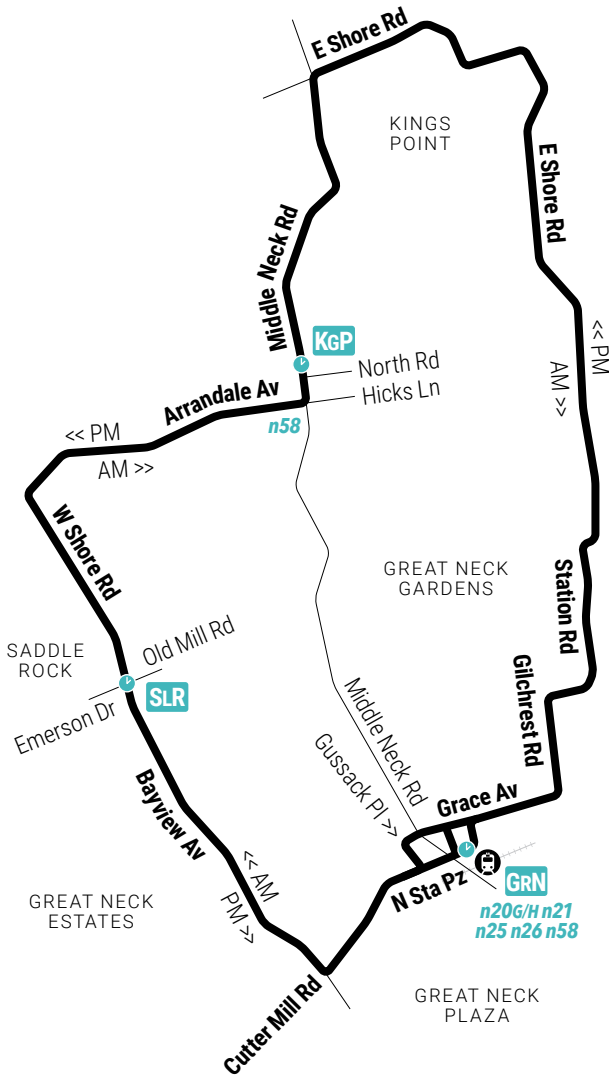

n57

🕒 Timed Stop
Parada principal

n58 Transfer Point
Punto de transferir

🚏 LIRR

n57

GRN Great Neck LIRR Station

SLR Saddle Rock Old Mill Rd / Bayview

KGP Kings Point Middle Neck Rd / Arrandale