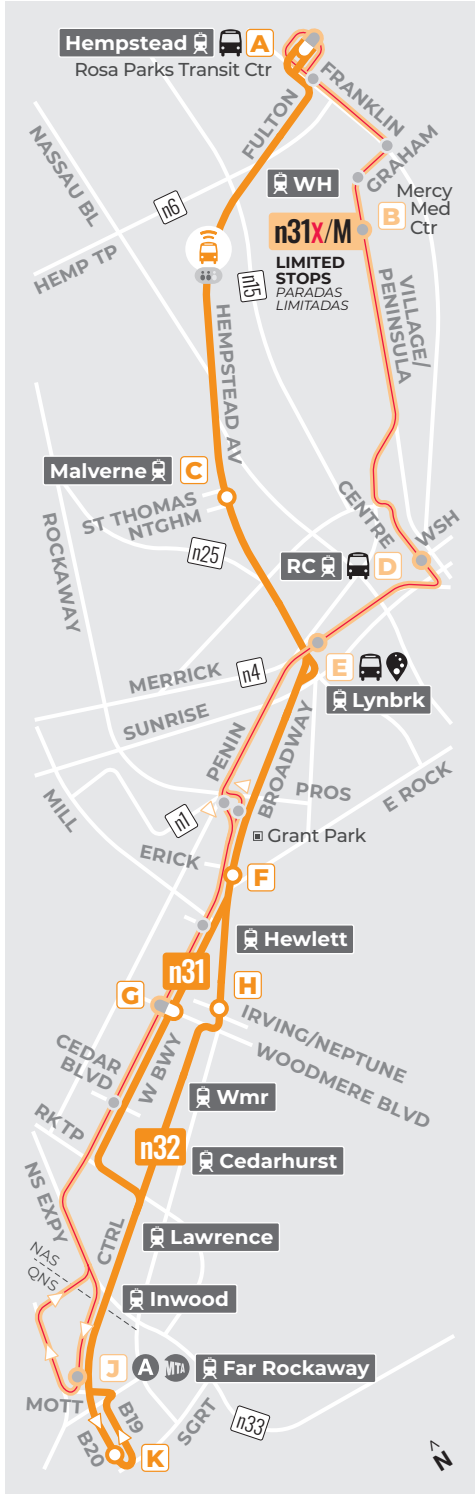

05.17.2026

n31/32 n31X/Mercy Medical SHUTTLE

Hempstead...
West Hempstead...
Malverne... Lynbrook...
Rockville Centre...
Hewlett... Woodmere...
Cedarhurst... Lawrence...
Far Rockaway

$3.00

See website for discounts / passes
Visite el sitio web para los descuentos y passes

Days of Schedule Change

See website for details
Visite el sitio web para el horario en estos días

New Year's - Presidents
Memorial - Independence
Labor - Thanksgiving &
Day After - Christmas

nice bus.com

516-336-6600
700 Commercial Avenue
Garden City, NY 11530

rev. 5.11.26

n31/2 → Far Rockaway AM → Hempstead PM

	A	C	F	G	H	K	AM	K	H	G	F	C	A
504	517	529	-	532	550		SABADO SATURDAY	515	537	-	541	557	614
1 530	543	555	559	-	620			600	622	-	626	642	659
555	608	622	-	626	650			1 630	-	653	658	714	734
1 622	638	652	657	-	720			700	724	-	729	745	805
652	708	722	-	726	750			1 730	-	755	800	816	836
1 722	738	752	757	-	820			800	824	-	829	845	905
751	807	821	-	826	850			1 830	-	855	900	916	936
1 820	838	852	857	-	920			900	924	-	929	945	1005
849	907	921	-	926	950			1 930	-	955	1000	1017	1038
1 920	938	952	957	-	1020			1000	1025	-	1030	1047	1108
949	1007	1021	-	1026	1050			1 1030	-	1055	1100	1117	1138
1 1020	1038	1052	1057	-	1120			1100	1125	-	1130	1147	1208
1047	1105	1120	-	1125	1150			1 1130	-	1155	1200	1217	1238
1 1117	1135	1150	1155	-	1220			1200	1225	-	1230	1247	108
1147	1205	1220	-	1225	1250			1 1230	-	1255	100	117	138
1 1217	1235	1250	1255	-	120			100	125	-	130	147	208
1247	105	120	-	125	150			1 130	-	155	200	217	238
1 117	135	150	155	-	220			200	225	-	230	247	308
147	205	220	-	225	250			1 230	-	255	300	317	338
1 217	235	250	255	-	320			300	325	-	330	347	408
247	305	320	-	325	350		1 330	-	355	400	417	438	
1 317	335	350	355	-	420		400	425	-	430	447	508	
347	405	420	-	425	450		1 430	-	455	500	517	538	
1 417	435	450	455	-	520		500	525	-	530	547	608	
447	505	520	-	525	550		1 530	-	555	600	617	638	
1 517	535	550	555	-	620		600	625	-	630	647	708	
547	605	620	-	625	650		1 630	-	655	700	717	738	
1 617	635	650	655	-	720		700	725	-	730	747	808	
647	705	720	-	725	750		1 730	-	755	800	816	835	
1 717	735	750	755	-	820		759	824	-	828	844	902	
747	805	820	-	825	850		1 830	-	854	859	915	934	
838	856	911	-	915	935		900	924	-	928	944	1003	
★ 939	957	1011	-	1015	1035		945	1009	-	1013	1029	1048	
-	-	-	-	-	-		1045	1109	-	1113	1129	1148	

	A	C	F	G	H	K	AM	K	H	G	F	C	A
504	516	528	-	532	550		DOMINGO SUNDAY	605	629	-	633	647	702
534	546	558	-	602	620			635	659	-	703	717	732
604	616	628	-	632	650			705	729	-	733	747	802
635	647	659	-	703	720			735	759	-	803	817	833
659	715	728	-	733	750			805	832	-	836	850	906
729	745	758	-	803	820			835	902	-	906	920	936
759	815	828	-	833	850			905	932	-	936	950	1006
827	843	856	-	901	927			935	1002	-	1008	1024	1041
854	910	923	-	928	950			1005	1033	-	1039	1055	1112
924	940	953	-	958	1020			1035	1103	-	1109	1125	1142
954	1010	1023	-	1028	1050			1105	1133	-	1139	1155	1212
1024	1040	1053	-	1058	1120			1135	1203	-	1209	1225	1242
1054	1110	1123	-	1128	1150			1205	1233	-	1239	1255	112
1124	1140	1153	-	1158	1220			1235	103	-	109	125	142
1151	1207	1220	-	1226	1250			105	133	-	139	155	212
1221	1237	1250	-	1256	120			135	203	-	208	224	241
1251	107	120	-	126	150			205	235	-	240	256	313
121	137	150	-	156	220			235	305	-	310	326	343
147	203	218	-	225	250			305	335	-	340	356	413
216	233	248	-	255	320			335	405	-	410	426	443
246	303	318	-	325	350		405	435	-	440	456	513	
316	333	348	-	355	420		435	505	-	509	524	541	
346	403	418	-	425	450		505	531	-	535	550	607	
419	436	451	-	458	523		535	601	-	605	620	636	
448	505	519	-	525	550		605	630	-	634	649	705	
518	535	549	-	555	620		633	658	-	702	717	733	
551	608	622	-	628	650		705	730	-	734	749	805	
621	638	652	-	658	720		735	800	-	804	819	835	
656	713	727	-	733	755		805	830	-	834	849	905	
741	758	812	-	818	840		850	912	-	916	930	944	
845	902	916	-	922	940		950	1012	-	1016	1030	1044