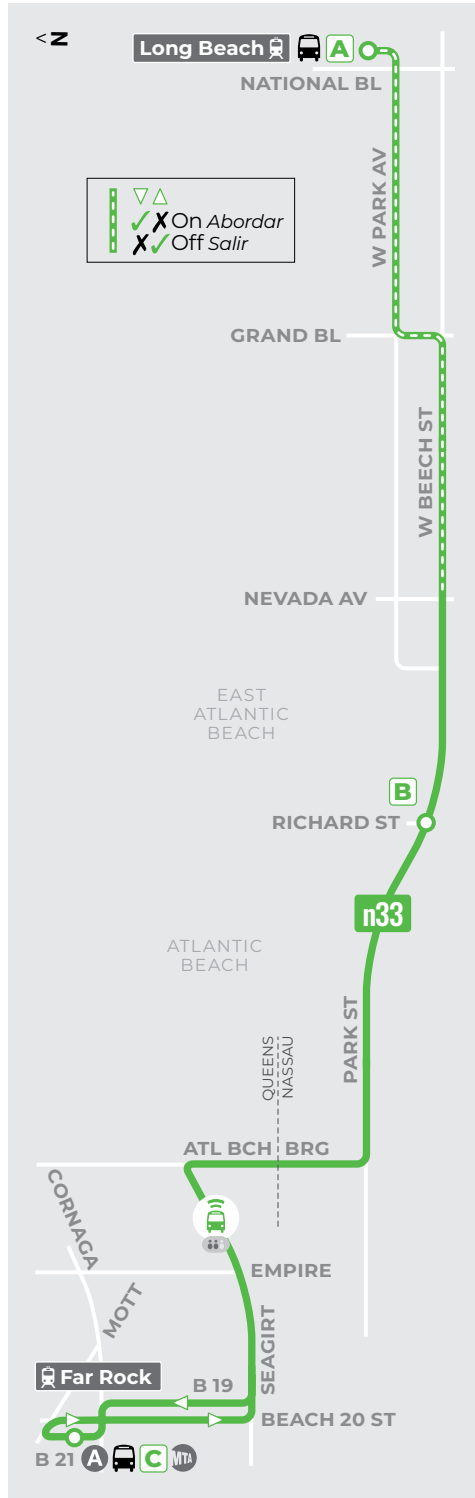

05.28.2023

n33

Long Beach... Atlantic Beach...
Far Rockaway

n88X

Hempstead... Freeport...
Jones Beach

Welcome Aboard
Bienvenidos a bordo

- **Timepoint**
  Parada principal
- **Select Trips Only**
  Solo viajes seleccionados
- **Campus/Complex**
- **Point of Interest**
  Punto de interés
- **Use Columbia St (HTC)**
- **Connections: Conexiones:**
  - nicebus line(a)
  - nice mini
  - multiple(s)
  - LIRR
  - SUBWAY
  - MTA/NYC BUS
  - SUFFOLK TRANSIT

Bus/Crowd Tracker + Mobile Tickets!

Puedes rastrear tu bús, mirar que tan lleno está y comprar tu boleto con:

gomobile / transit

Title VI Notice

NICE Bus is committed to non-discrimination and ensuring that no person is denied the benefits of or excluded from participation in its programs and services on the basis of race, color, or national origin, as protected by Title VI of the Civil Rights Act of 1964. For more info on Title VI requirements and complaint procedures, see website or call:

NICE Bus se compromete a no discriminar y a garantizar que a ninguna persona se le nieguen los beneficios o se le excluya de la participación en sus programas y servicios por motivos de raza, color u origen nacional, tal y como protege el Título VI de la Ley de Derechos Civiles de 1964. Para más información sobre los requisitos del Título VI y los procedimientos de denuncia, consultar al sitio web o llamar al:

516-296-4157 (TTY relay 7-1-1)

See website for discounts / passes
Visite el sitio web para los descuentos y pases

Days of Schedule Change
Días con cambio del horario

- New Year's · Memorial
- Independence · Labor
- Thanksgiving · Christmas
- **SUNDAY DOMINGO**
- Presidents
- **SATURDAY+ SABADO+**

nicebus.com

516-336-6600
700 Commercial Avenue
Garden City, NY 11530

rev 5.11.23

n33 → Far Rockaway			→ Long Beach				
A	B	C	AM	PM	C	B	A
618	629	642	MONDAY-SATURDAY	LUNES-SABADO	645	659	713
652	703	719			722	736	750
724	737	753			756	810	824
757	810	826			829	843	857
832	845	901			904	918	932
907	920	936			939	953	1007
942	955	1011			1014	1028	1042
1015	1028	1044			1047	1101	1115
M-F 1052	1105	1121			M-F 1124	1138	1152
1127	1140	1156			1159	1213	1227
M-F 1202	1215	1231			M-F 1234	1248	102
1237	1250	106			109	123	137
M-F 112	125	141			M-F 144	158	212
147	200	216			219	233	247
M-F 222	235	251			M-F 254	308	322
257	310	326			329	343	357
332	345	401	404	418	432		
404	417	433	436	450	504		
436	449	505	508	519	532		
508	521	537	540	551	604		
540	553	609	612	623	636		
612	625	641	644	655	708		
M-F 644	657	713	M-F 716	727	740		
716	729	745	748	759	812		
M-F 750	803	819	M-F 822	833	846		
820	833	849	852	903	916		
M-F 852	905	921	M-F 924	935	948		
924	937	953	956	1007	1020		
M-F 956	1009	1025	M-F 1028	1039	1052		

M-F ✓ Mon-Fri *lunes-viernes*
X Saturday *sabado*