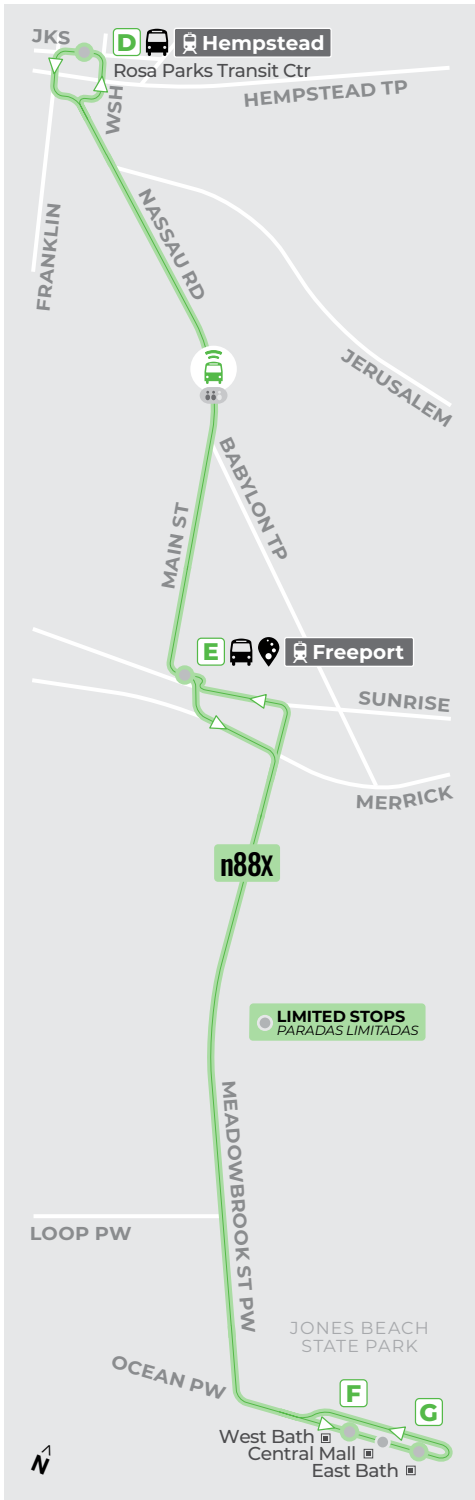

05.28.2023

n33

Long Beach... Atlantic Beach...
Far Rockaway

n88X

Hempstead... Freeport...
Jones Beach

Welcome Aboard
Bienvenidos a bordo

- Timepoint**
Parada principal
- Select Trips Only**
Solo viajes seleccionados
- Campus/Complex**
- Point of Interest**
Punto de interés
- Use Columbia St (HTC)**
- Connections: Conexiones:**
 - nicebus line(a)
 - nice mini
 - multiple(s)
 - LIRR
 - SUBWAY
 - MTA/NYC BUS
 - SUFFOLK TRANSIT

M-F ✓ Mon-Fri *lunes-viernes*
X Saturday *sabado*

n88x → **Jones Beach**

→ **Freeport / Hempstead**

Hemp TC / Jackson St
 Freeport Sta / North
 Jones Beach / W Bath
 Jones Beach / E Bath
 Jones Beach / W Bath
 Jones Beach / E Bath
 Freeport Sta / North
 Hemp TC / Jackson St