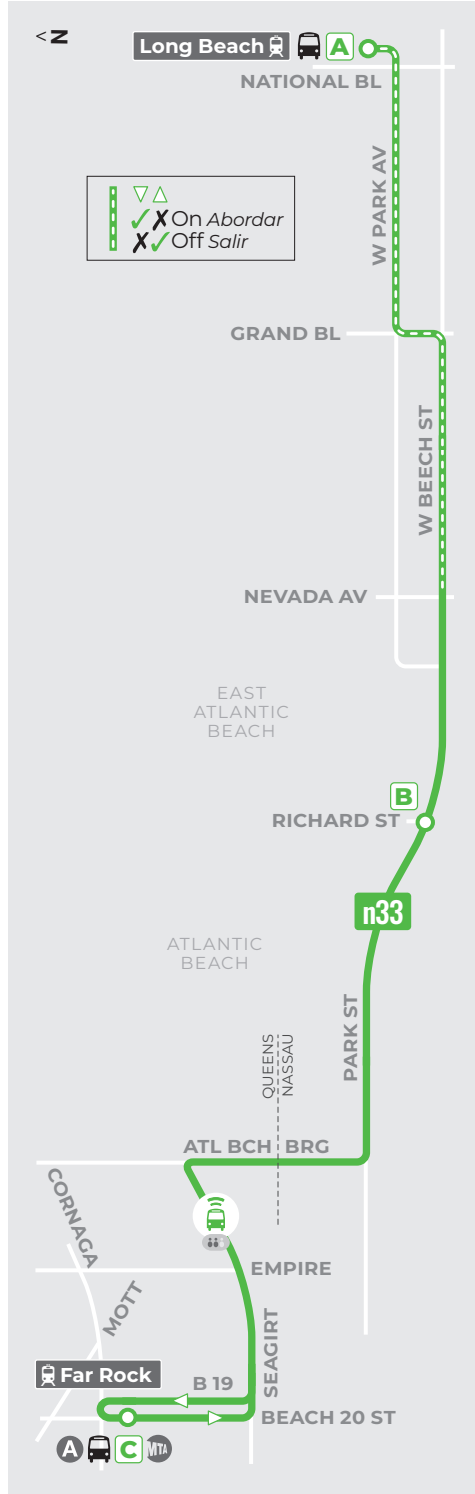

$3.00

See website for discounts / passes
Visite el sitio web para los descuentos y pases

Days of Schedule Change

See website for details
Visite el sitio web para el horario en estos días

New Year's • Presidents Memorial • Independence Labor • Thanksgiving & Day After • Christmas

nicebus.com

516-336-6600

700 Commercial Avenue
Garden City, NY 11530

transdev

rev 5.11.26

n33 → Lg Beach Loop via Far Rock

Long Beach Bus Term			AM PM	B20 St / New Haven		
A	B	C		C	B	A
610	623	639	LUNES-SABADO MON-SAT	640	654	708
643	656	712		713	727	744
717	731	754		755	809	826
752	806	829		830	844	901
831	845	908		909	922	939
909	923	946		947	1000	1017
1013	1026	1042		1043	1055	1112
1119	1132	1150		1151	1203	1219
1224	1237	1252		1253	105	119
127	140	158		159	212	226
221	234	256		257	310	327
334	349	410		411	424	441
409	425	443		444	457	514
449	505	523		524	537	553
524	540	558		559	612	628
604	620	638		639	652	708
639	655	713	714	727	743	
743	756	814	815	828	842	
848	900	915	916	927	941	
953	1005	1020	1021	1032	1044