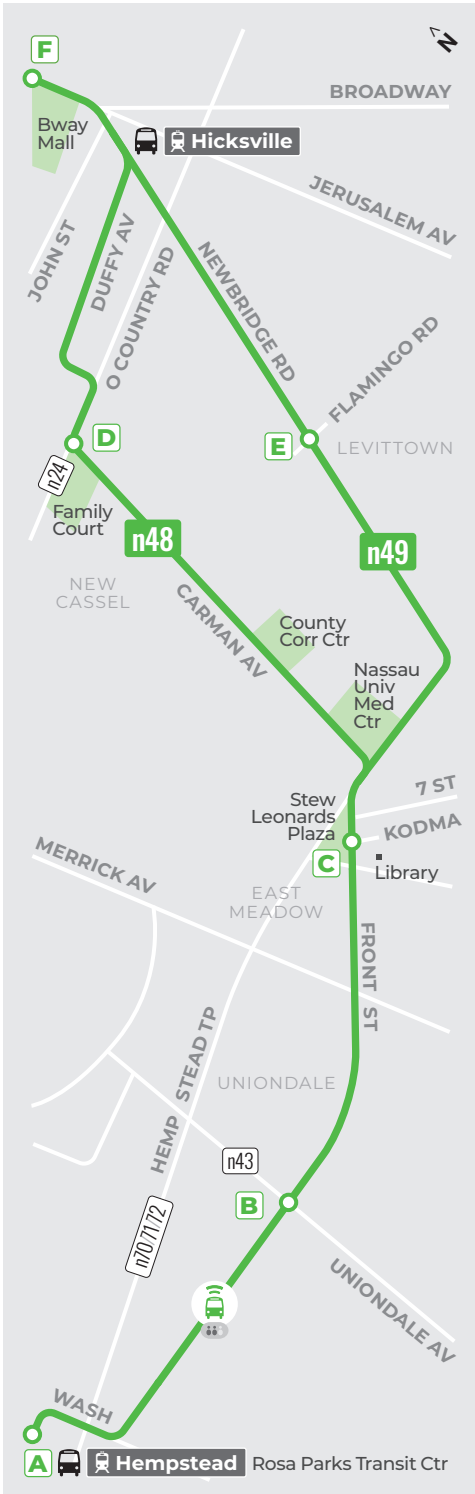

04.26.2026

n48/49

Hempstead... Uniondale...
East Meadow... New Cassel...
Levittown... Hicksville...

n54/55

Hempstead... Uniondale...
Bellmore... Seaford...
Massapequa Park...
Armitville

$3.00

See website for discounts / passes
Visite el sitio web para los
descuentos y pases

Days of Schedule Change

See website for details
Visite el sitio web para el
horario en estos días
New Year's · Presidents
Memorial · Independence
Labor · Thanksgiving &
Day After · Christmas

nicebus.com

516-336-6600

700 Commercial Avenue
Garden City, NY 11530

rev 4.24.26

Welcome Aboard

- **Timepoint**
  Parada principal
- **Select Trips Only**
  Solo viajes seleccionados
- **Campus/Complex**
- **Point of Interest**
  Punto de interés
- **Use Columbia St (HTC)**
- **Connections: Conexiones:**
  - n19 nice bus line(a)
  - nice mini
  - multiple(s)
  - LIRR
  - SUBWAY
  - MTA/NYC BUS
  - SUFFOLK TRANSIT

Bus/Crowd Tracker + Mobile Tickets!
Puedes rastrear tu bús, mirar que tan lleno está y comprar tu boleto con:

gomobile / transit

Title VI Notice

NICE Bus is committed to non-discrimination and ensuring that no person is denied the benefits of or excluded from participation in its programs and services on the basis of race, color, or national origin, as protected by Title VI of the Civil Rights Act of 1964. For more info on Title VI requirements and complaint procedures, see website or call:

NICE Bus se compromete a no discriminar y a garantizar que a ninguna persona se le nieguen los beneficios o se le excluya de la participación en sus programas y servicios por motivos de raza, color u origen nacional, tal y como protege el Título VI de la Ley de Derechos Civiles de 1964. Para más información sobre los requisitos del Título VI y los procedimientos de denuncia, consultar al sitio web o llamar al:

516-296-4157 (TTY relay 7-1-1)