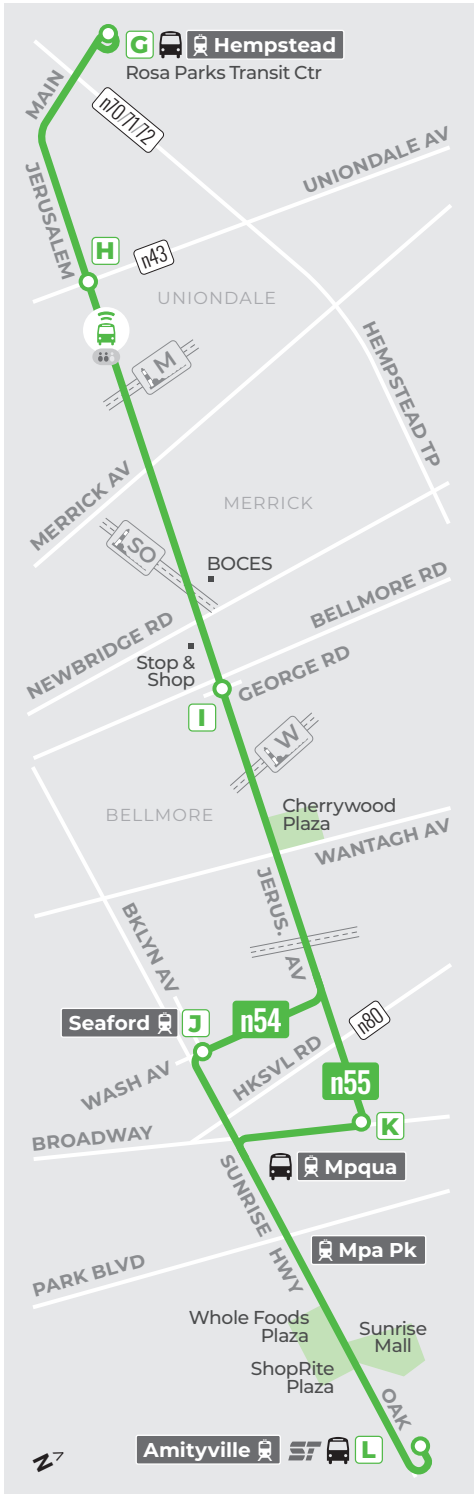

04.26.2026

n48/49

Hempstead... Uniondale...
East Meadow... New Cassel...
Levittown... Hicksville...

n54/55

Hempstead... Uniondale...
Bellmore... Seaford...
Massapequa Park...
Armitville

$3.00

See website for discounts / passes
Visite el sitio web para los
descuentos y pases

Days of Schedule Change

See website for details
Visite el sitio web para el
horario en estos días
New Year's · Presidents
Memorial · Independence
Labor · Thanksgiving &
Day After · Christmas

nicebus.com

516-336-6600

700 Commercial Avenue
Garden City, NY 11530

rev 4.24.26

Welcome Aboard

- **Timepoint**
  Parada principal
- **Select Trips Only**
  Solo viajes seleccionados
- **Campus/Complex**
- **Point of Interest**
  Punto de interés
- **Use Columbia St (HTC)**
- **Connections: Conexiones:**
  - n19 nice bus line(a)
  - nice mini
  - multiple(s)
  - LIRR
  - SUBWAY
  - MTA/NYC BUS
  - SUFFOLK TRANSIT

Bus/Crowd Tracker + Mobile Tickets!
Puedes rastrear tu bús, mirar que tan lleno está y comprar tu boleto con:

gomobile / transit

Title VI Notice

NICE Bus is committed to non-discrimination and ensuring that no person is denied the benefits of or excluded from participation in its programs and services on the basis of race, color, or national origin, as protected by Title VI of the Civil Rights Act of 1964. For more info on Title VI requirements and complaint procedures, see website or call:

NICE Bus se compromete a no discriminar y a garantizar que a ninguna persona se le nieguen los beneficios o se le excluya de la participación en sus programas y servicios por motivos de raza, color u origen nacional, tal y como protege el Título VI de la Ley de Derechos Civiles de 1964. Para más información sobre los requisitos del Título VI y los procedimientos de denuncia, consultar al sitio web o llamar al:

516-296-4157 (TTY relay 7-1-1)