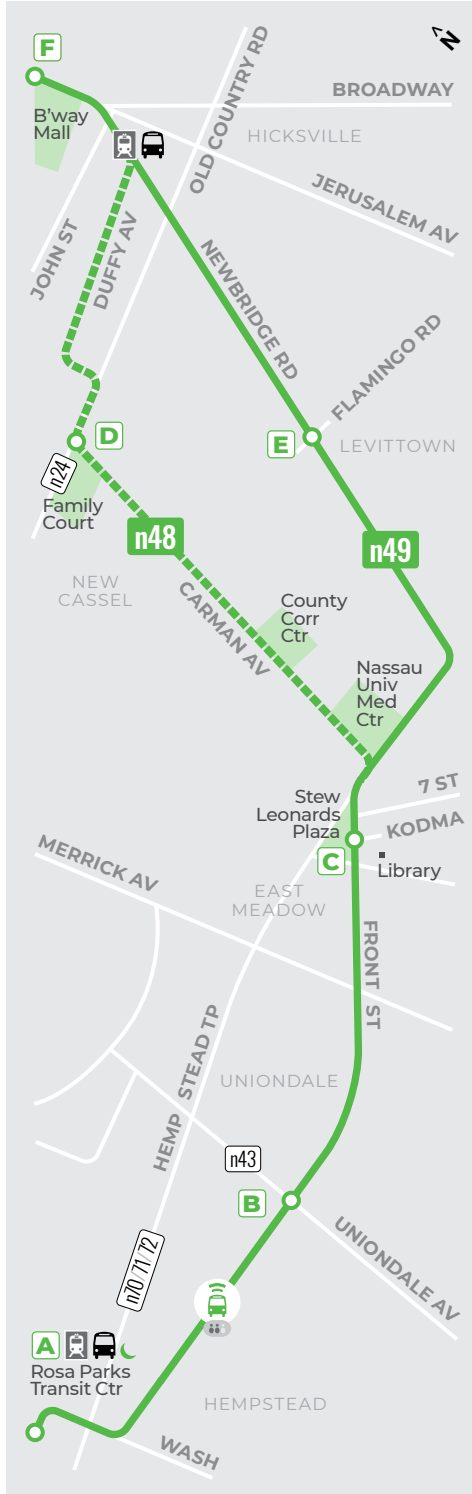

nicebus.com

516-336-6600

700 Commercial Ave
Garden City, New York 11530

rev 5.4.22

Welcome Aboard

Bienvenidos a bordo

- Point of Interest**
Punto de interés
- Complex/Campus (i.e. mall, college)**
Complex/campus (de comprar, colegio)
- Timepoint**
Parada principal
- Transfer Route**
Transferencia a otra ruta
- Multiple Transfers**
Transferencias múltiples
- MINI On-Demand**
Viaje compartido a pedido
- HTC Night Trip Serves Columbia St**
Viaje sirve Hemp TC de Columbia St
- nice**
gomobile
- Track your bus, see real-time crowds, and buy your ticket with Transit or GoMobile apps, free from App Store / Google Play
Puedes rastrear tu autobús, mirar que tan lleno está y comprar tu boleto con Transit o GoMobile (gratis en Apple Store / Google Play)
- CONNECTIONS / CONEXIONES**
- LIRR**
- MTA/NYC BUS**
- SUFFOLK TRANSIT**

516-542-0100 (TTY 516-228-4002)

Coming This Summer: A Better Way to Rideshare
ridemini.com

n48/9 → Hicksville

→ Hempstead

n54/5 → Amityville

→ Hempstead

Table with 12 columns (A-L) and 30 rows of bus schedule data for Hicksville and Hempstead routes.