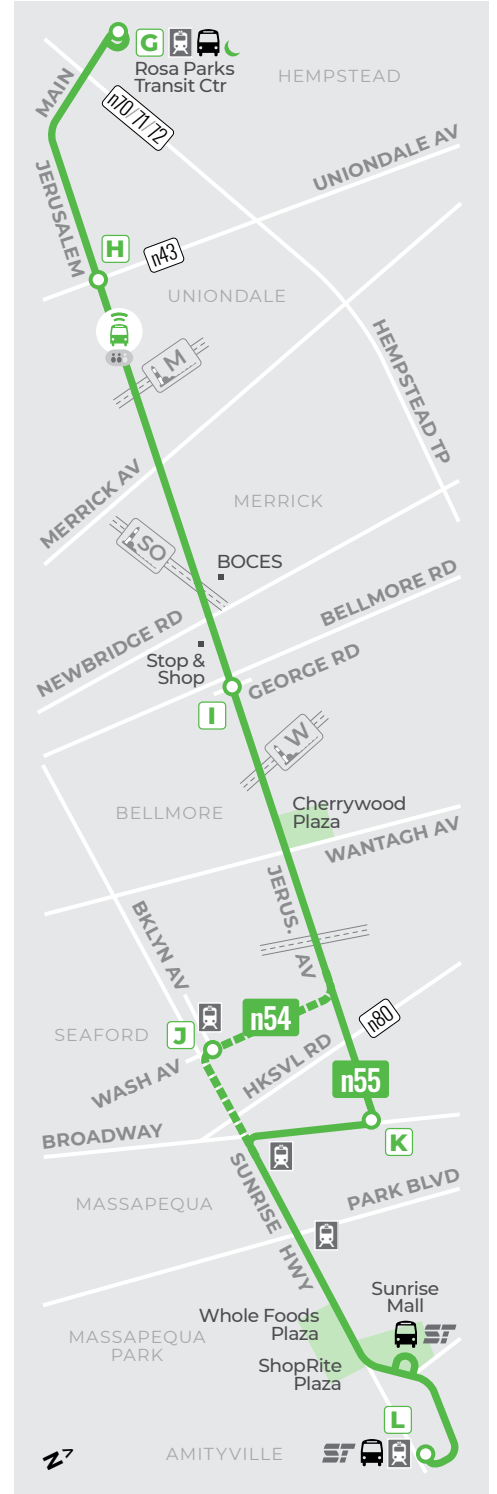

nicebus.com

516-336-6600

700 Commercial Ave
Garden City, New York 11530

rev 5.4.22

Welcome Aboard

Bienvenidos a bordo

- Point of Interest**
Punto de interés
- Complex/Campus (i.e. mall, college)**
Complex/campus (de comprar, colegio)
- Timepoint**
Parada principal
- Transfer Route**
Transferencia a otra ruta
- Multiple Transfers**
Transferencias múltiples
- MINI On-Demand**
Viaje compartido a pedido
- HTC Night Trip Serves Columbia St**
Viaje sirve Hemp TC de Columbia St
- nice**
gomobile
- Track your bus, see real-time crowds, and buy your ticket with Transit or GoMobile apps, free from App Store / Google Play
Puedes rastrear tu autobús, mirar que tan lleno está y comprar tu boleto con Transit o GoMobile (gratis en Apple Store / Google Play)
- CONNECTIONS / CONEXIONES**
- LIRR**
- MTA/NYC BUS**
- SUFFOLK TRANSIT**

516-542-0100 (TTY 516-228-4002)

Coming This Summer: A Better Way to Rideshare
ridemini.com

n48/9 → Hicksville

→ Hempstead

n54/5 → Amityville

→ Hempstead

Table with 12 columns (A-L) and 30 rows of bus schedule data for Hicksville and Hempstead routes.