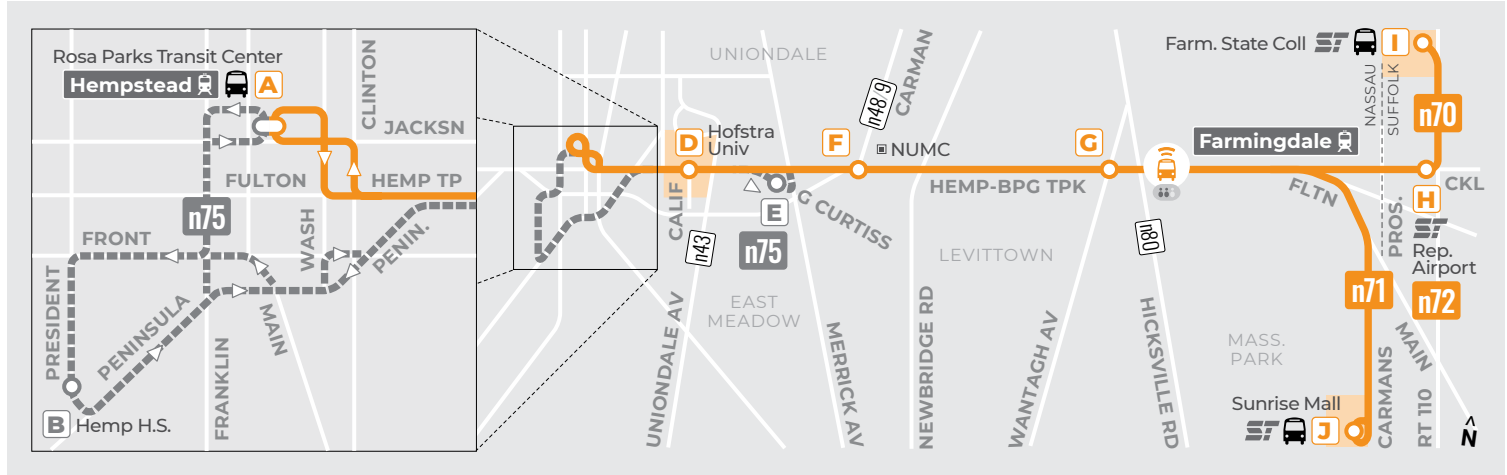

n71/2 to Farmingdale / Mass. Park

to Hempstead

Table with columns for route letters (A, D, F, G, H, J) and times for AM/PM, SATURDAY, and DOMINGO SUNDAY.

Welcome Aboard
Bienvenidos a bordo

n70/1/2/5 → Farmingdale / Mass. Park

→ Hempstead

Timepoint

Parada principal

Campus/Complex

Point of Interest
Punto de interés

Limited Service
Servicio limitado

Use Columbia St (HTC)

Connections Conexiones

nicebus Line(a)

nice mini

MTA/NYC BUS

SUFFOLK TRANSIT

Multiple(s)

SUBWAY

LIRR

Bus/Crowd Tracker + Mobile Tickets!