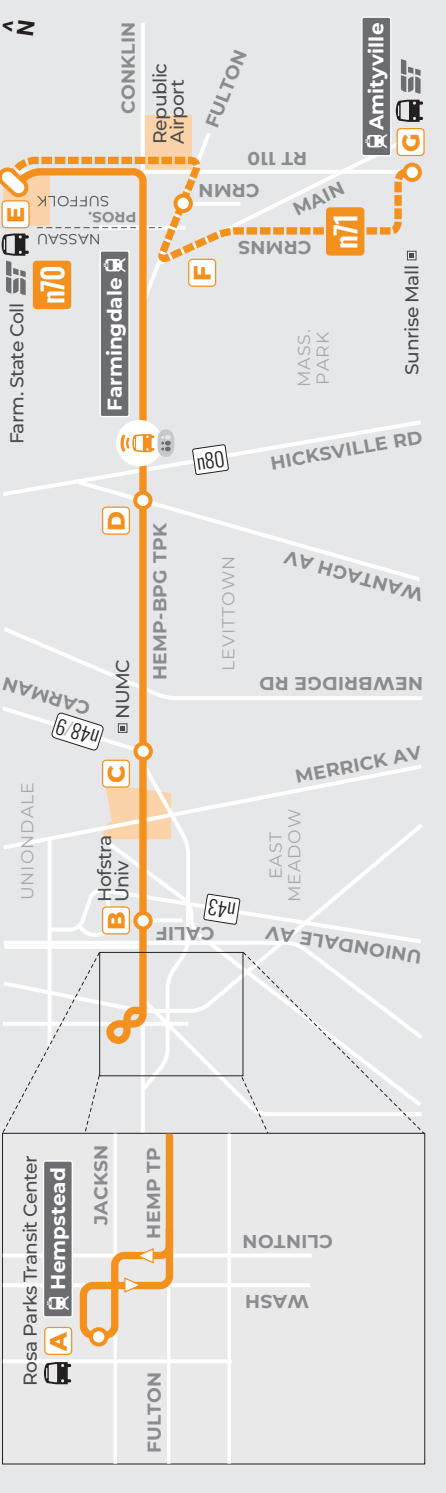

05.17.2026

n70/71

Hempstead... East Meadow...
Uniondale... Farmingdale...
Levittown... Farmingdale...
Massapequa Park...
Amityville

\$3.00

See website for discounts / passes
Visite el sitio web para los descuentos y passes

Days of Schedule Change

See website for details
Visite el sitio web para el horario en estos días

New Year's - Presidents
Memorial - Independence
Labor - Thanksgiving &
Day After - Christmas

nice bus.com