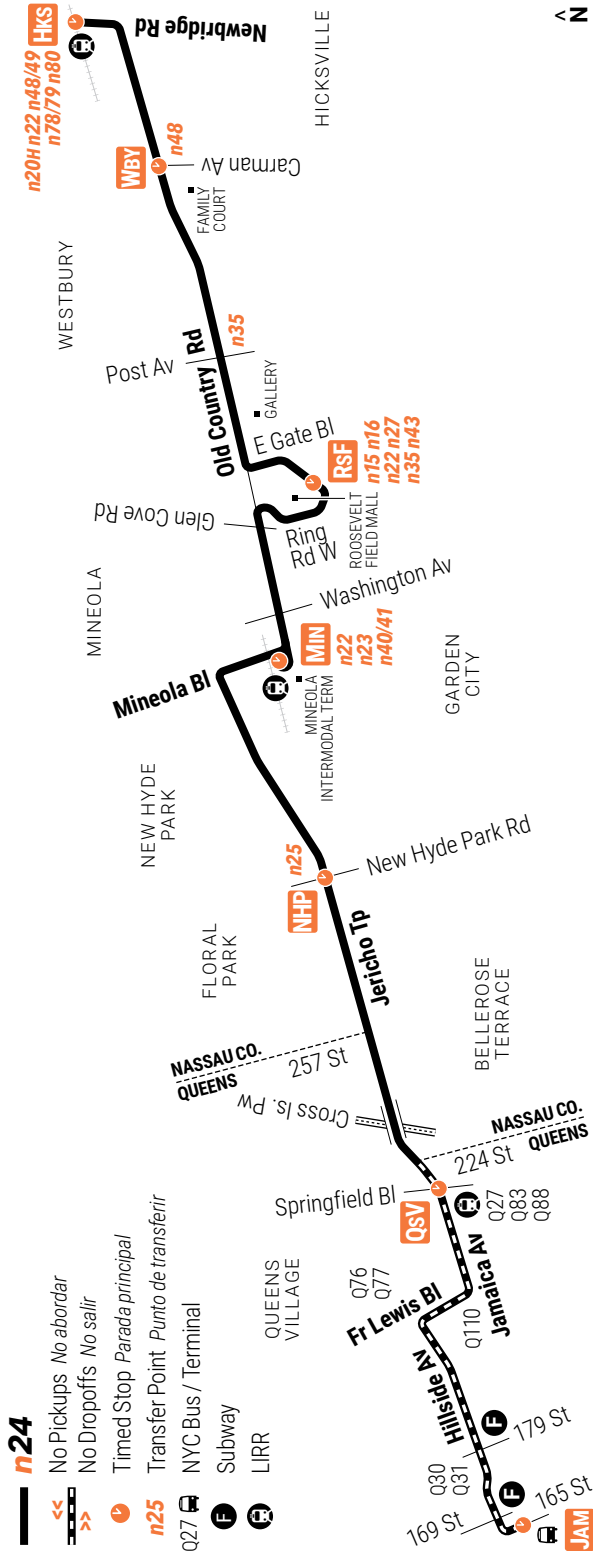

n24

- ← No Pickups. No abordar
- No Dropoffs. No salir
- 🕒 Timed Stop. Parada principal
- 🔄 Transfer Point. Punto de transferir
- 🚗 NYC Bus / Terminal
- 🚇 Subway
- 🚝 LIRR

5/2/2021

- Hks Hicksville** LIRR Station
- WBV Westbury** Carman Av / Old Country
- RSF Garden City** Roosevelt Field Bus Term
- MIN Mineola** LIRR Station
- NHP New Hyde Park** New Hyde Park Rd / Jericho
- QSV Queens Village** Springfield Bl / Jamaica
- JAM Jamaica** 165 St Bus Term