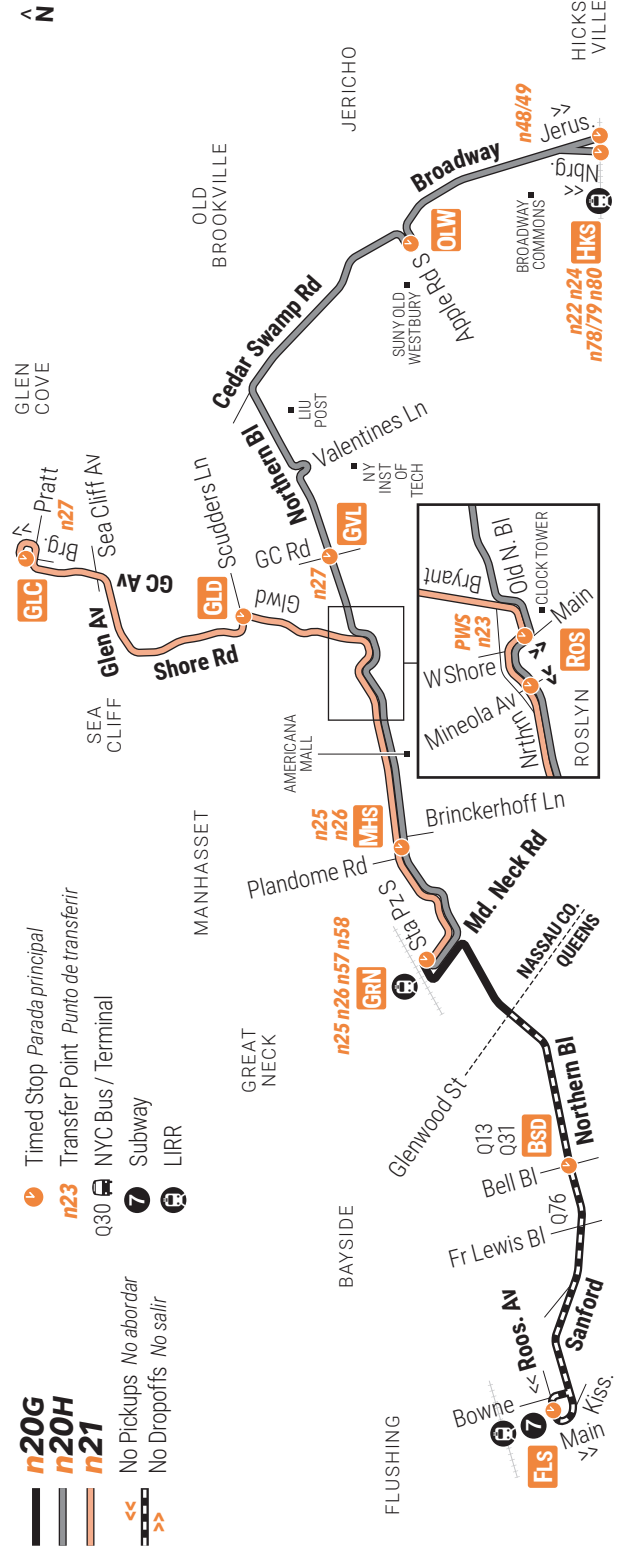

n20/1 → Flushing via Great Neck†

Table for Saturday (SABADO) showing bus routes for n20/1 via Great Neck. Columns include route numbers (HKS, OLW, GVL, GLC, GLD, ROS, MHS, GRN, BSD, FLS) and arrival/departure times.

Table for Sunday (DOMINGO) showing bus routes for n20/1 via Great Neck. Columns include route numbers (HKS, OLW, GVL, GLC, GLD, ROS, MHS, GRN, BSD, FLS) and arrival/departure times.

→ Hicksville / Glen Cove via Great Neck†

Table for Saturday (SABADO) showing bus routes for Hicksville / Glen Cove via Great Neck. Columns include route numbers (FLS, BSD, GRN, MHS, ROS, GLD, GLC, GVL, OLW, HKS) and arrival/departure times.

Table for Sunday (DOMINGO) showing bus routes for Hicksville / Glen Cove via Great Neck. Columns include route numbers (FLS, BSD, GRN, MHS, ROS, GLD, GLC, GVL, OLW, HKS) and arrival/departure times.

n20G
n20H
n21

No Pickups. No abordar
No Dropoffs. No salir

Time Stop Parada principal
Transfer Point Punto de transferir
NYC Bus / Terminal
Subway
LIRR