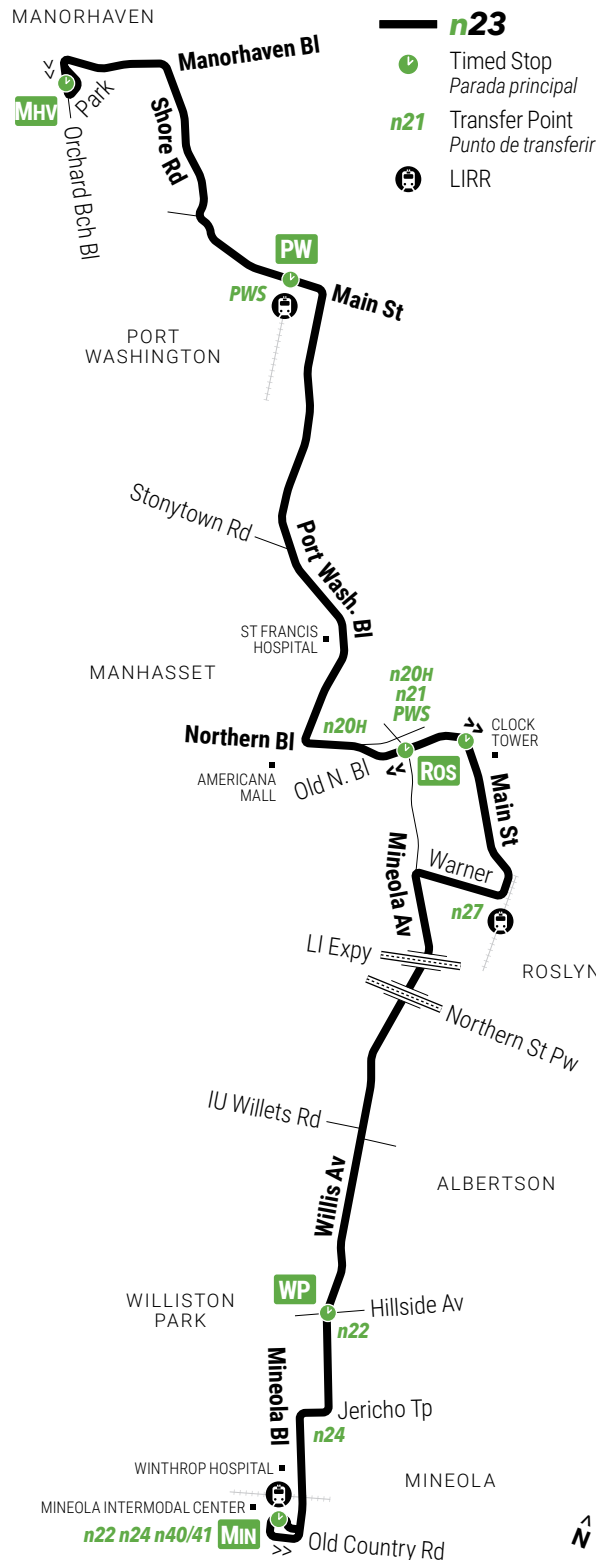

AM  
PM  
640 trip runs Saturday only  
el viaje solo opera Sabado

**n23**

10/9/2022

- MIN** Mineola LIRR Station
- WP** Williston Park Hillside Av / Willis
- Ros** Roslyn Main St / Old Northern >>  
Mineola Av / Old Northern <<
- PW** Port Washington LIRR Station
- MHV** Manorhaven Park Ln / Orchard Beach