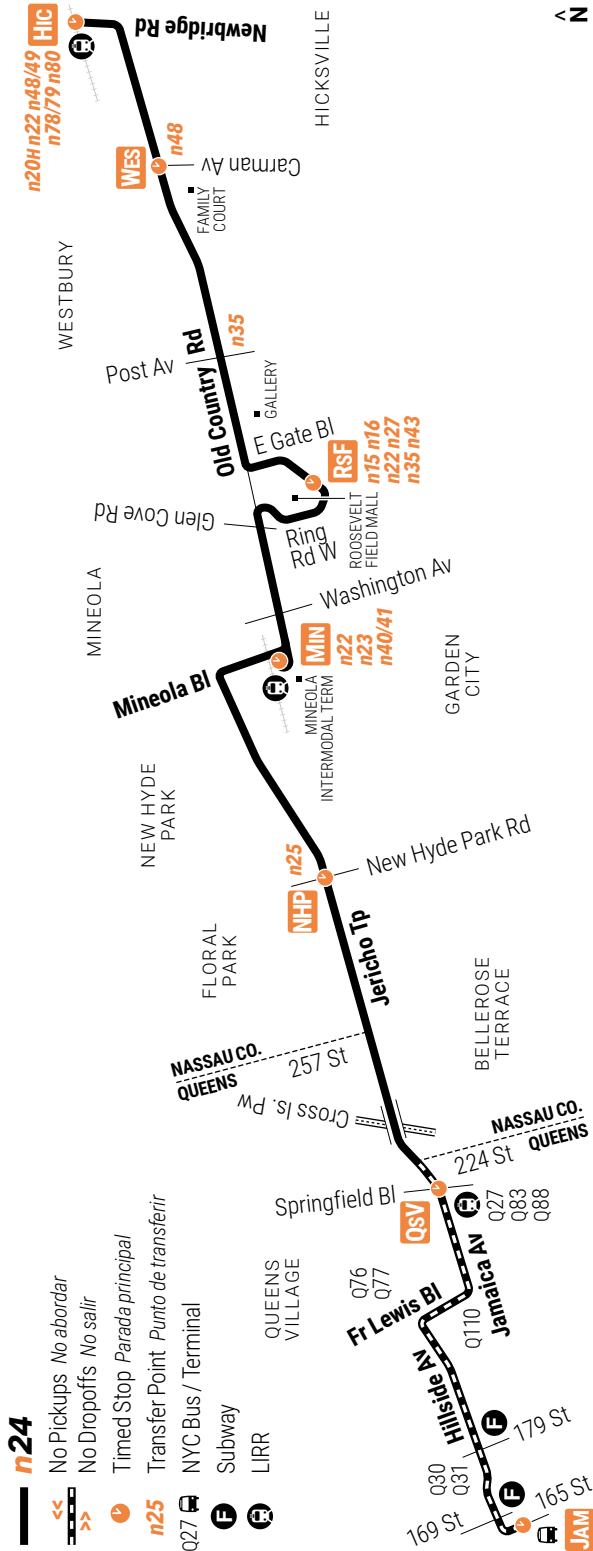

n24

- ← No Pickups. No abordar
- No Dropoffs. No salir
- 👤 Timed Stop. Parada principal
- 🚶 Transfer Point. Punto de transferir
- 🚗 NYC Bus / Terminal
- 🚇 Subway
- 🚊 LIRR

- Hic** Hicksville LIRR Station
- WES** Westbury Carman Av / Old Country
- RSF** Garden City Roosevelt Field Bus Term
- MIN** Mineola LIRR Station
- NHP** New Hyde Park New Hyde Park Rd / Jericho
- QSV** Queens Village Springfield Bl / Jamaica
- JAM** Jamaica 165 St Bus Term