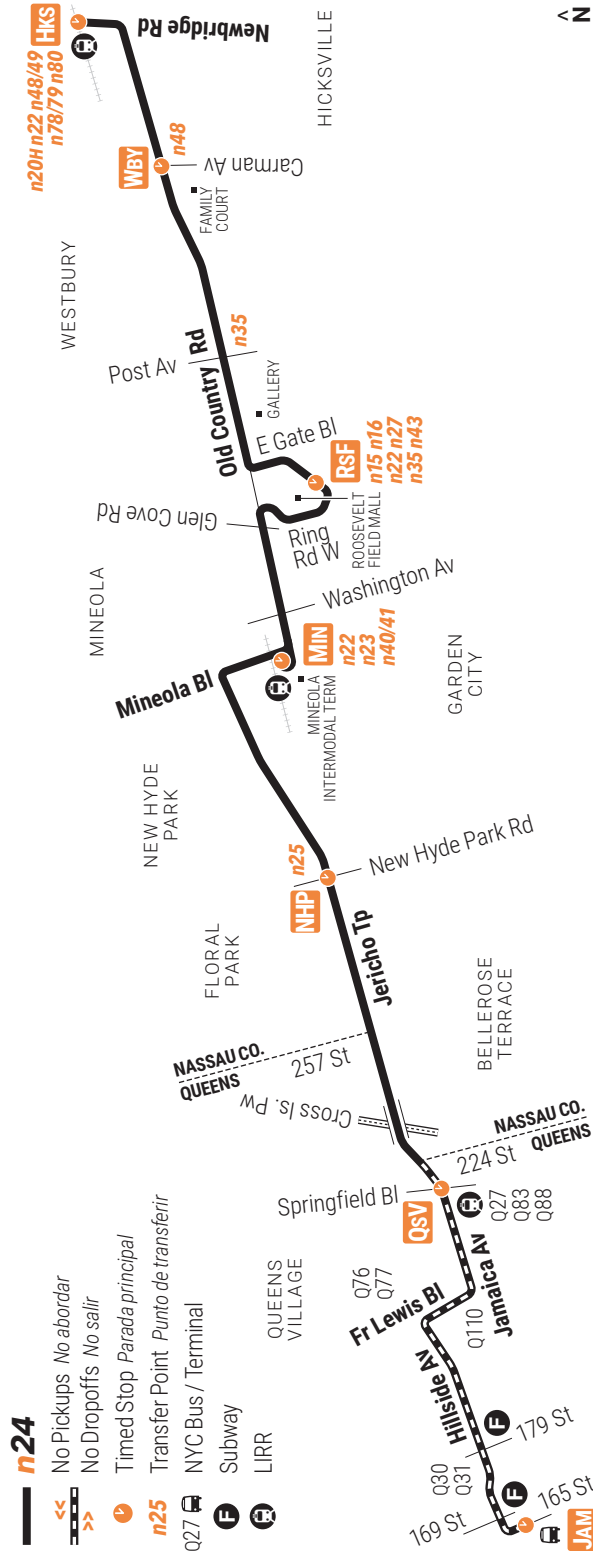

n24

HKS Hicksville LIRR Station
WBY Westbury Carman Av / Old Country
RSF Garden City Roosevelt Field Bus Term
MIN Mineola LIRR Station
NHP New Hyde Park New Hyde Park Rd / Jericho
QSV Queens Village Springfield Bl / Jamaica
JAM Jamaica 165 St Bus Term